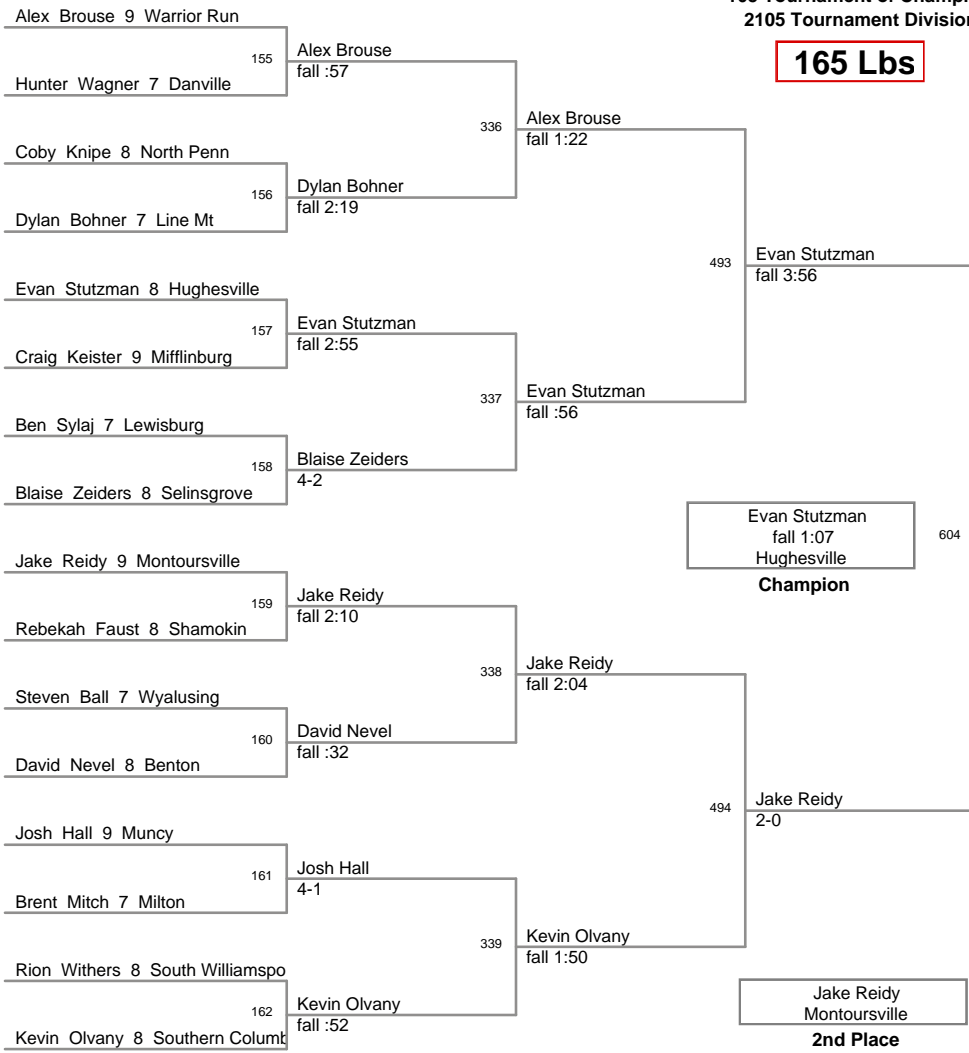

138 Lbs

105 Tournament of Champions
2105 Tournament Division

145 Lbs

105 Tournament of Champions
2105 Tournament Division

155 Lbs

105 Tournament of Champions
2105 Tournament Division

165 Lbs

105 Tournament of Champions
2105 Tournament Division

185 Lbs

105 Tournament of Champions
2105 Tournament Division

210 Lbs

105 Tournament of Champions
2105 Tournament Division

250 Lbs