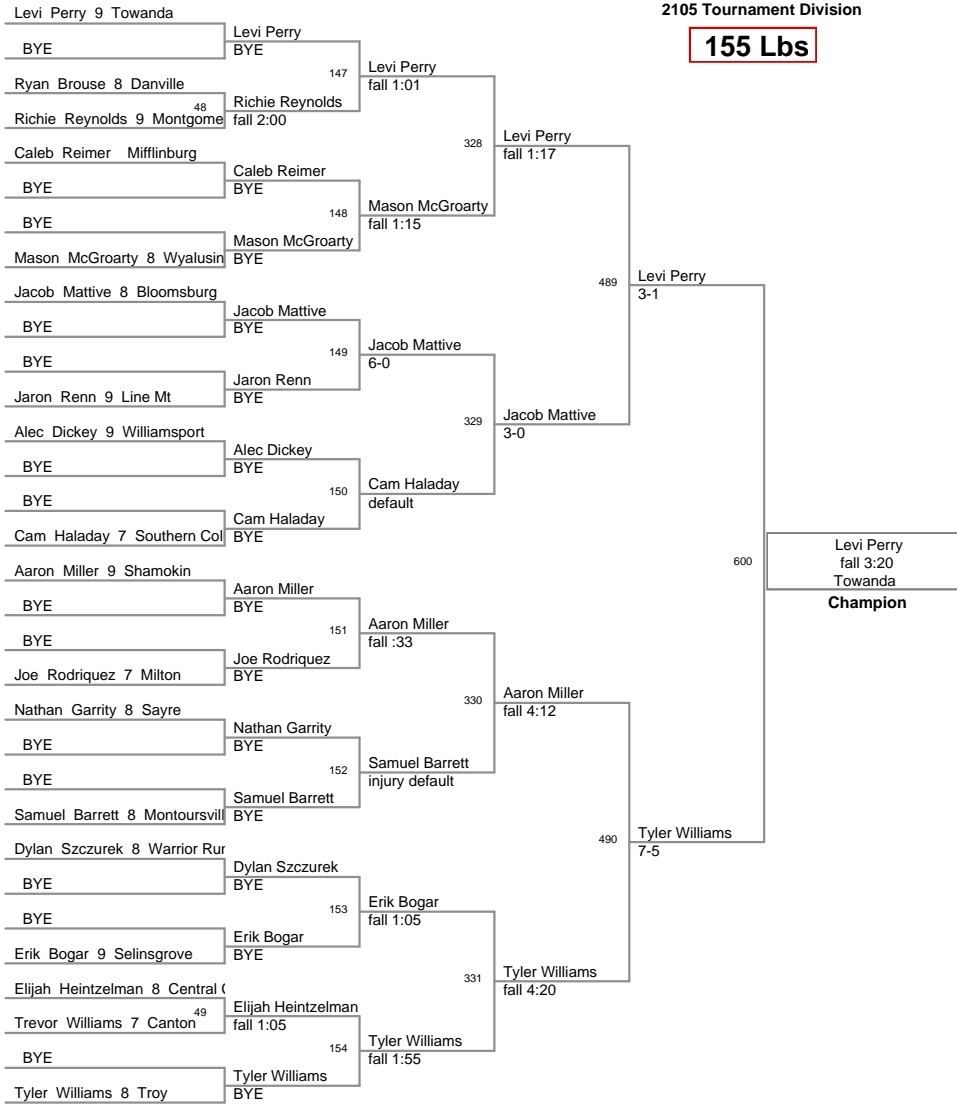

138 Lbs

105 Tournament of Champions
2105 Tournament Division

145 Lbs

105 Tournament of Champions
2105 Tournament Division

155 Lbs

105 Tournament of Champions
2105 Tournament Division

165 Lbs

105 Tournament of Champions
2105 Tournament Division