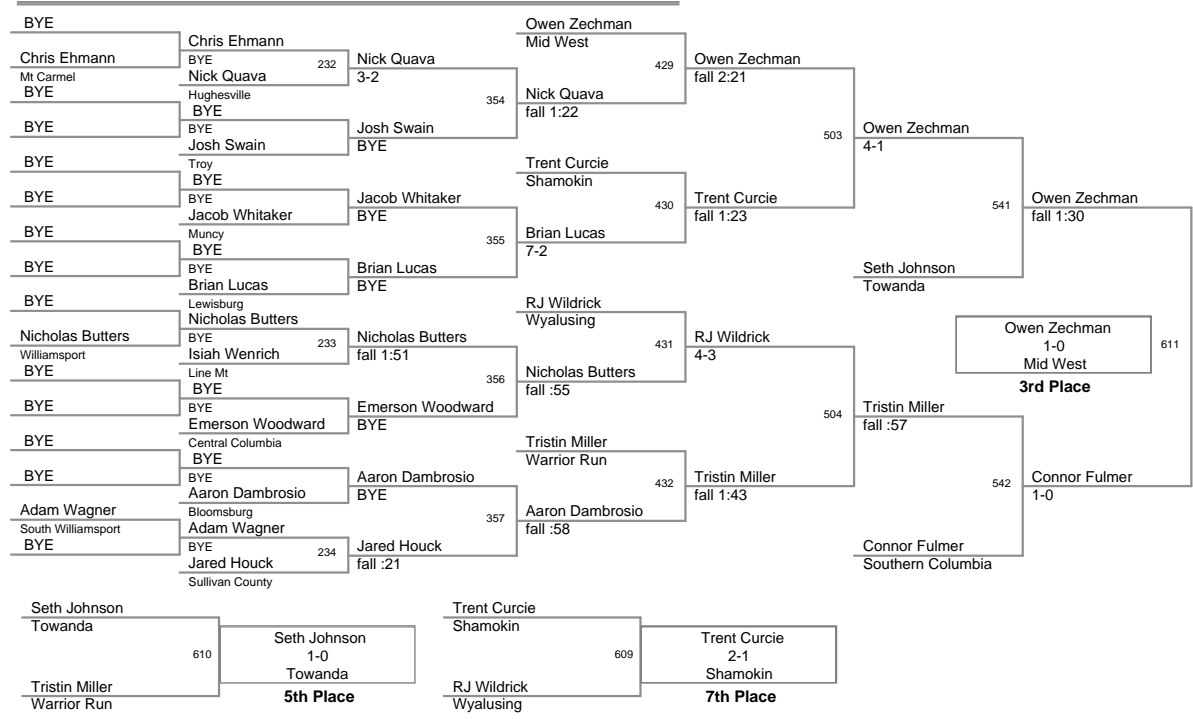

105 Tournament of Champions
2105 Tournament Division

210 Lbs