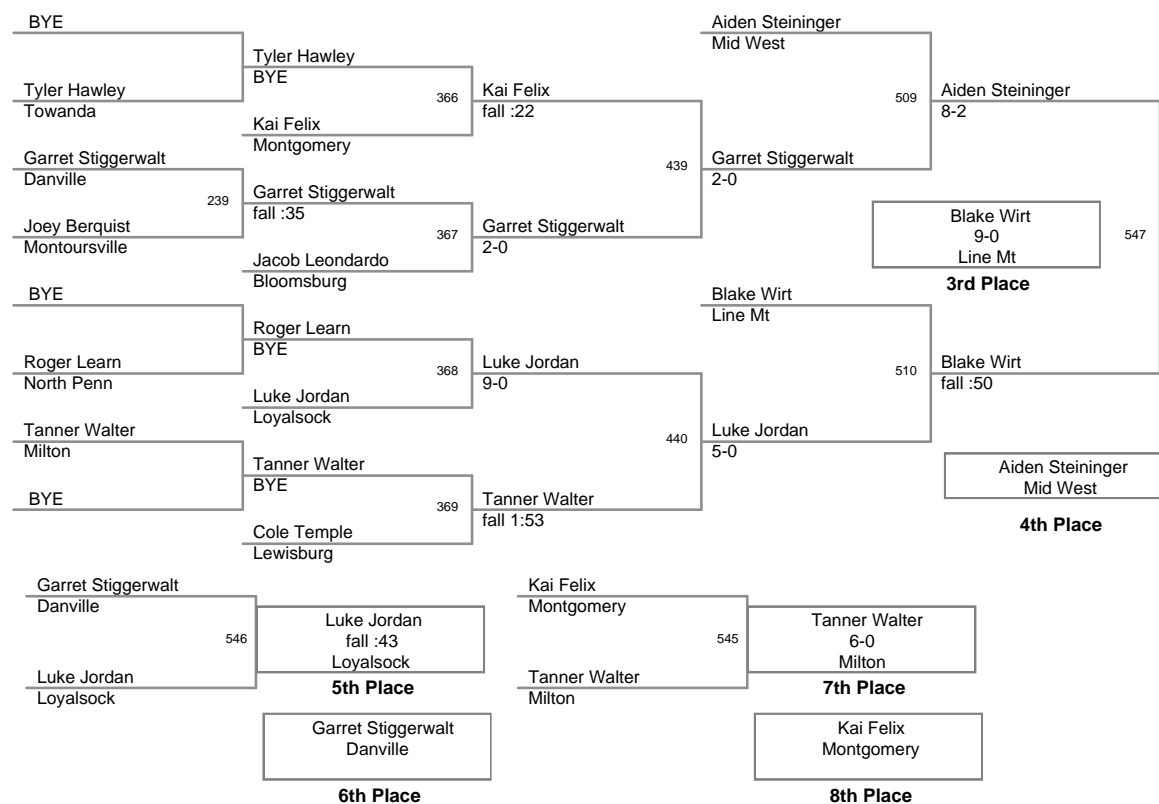

105 Tournament of Champions
2105 Tournament Division

75 Lbs

105 Tournament of Champions
2105 Tournament Division

80 Lbs

105 Tournament of Champions
2105 Tournament Division

85 Lbs

105 Tournament of Champions
2105 Tournament Division