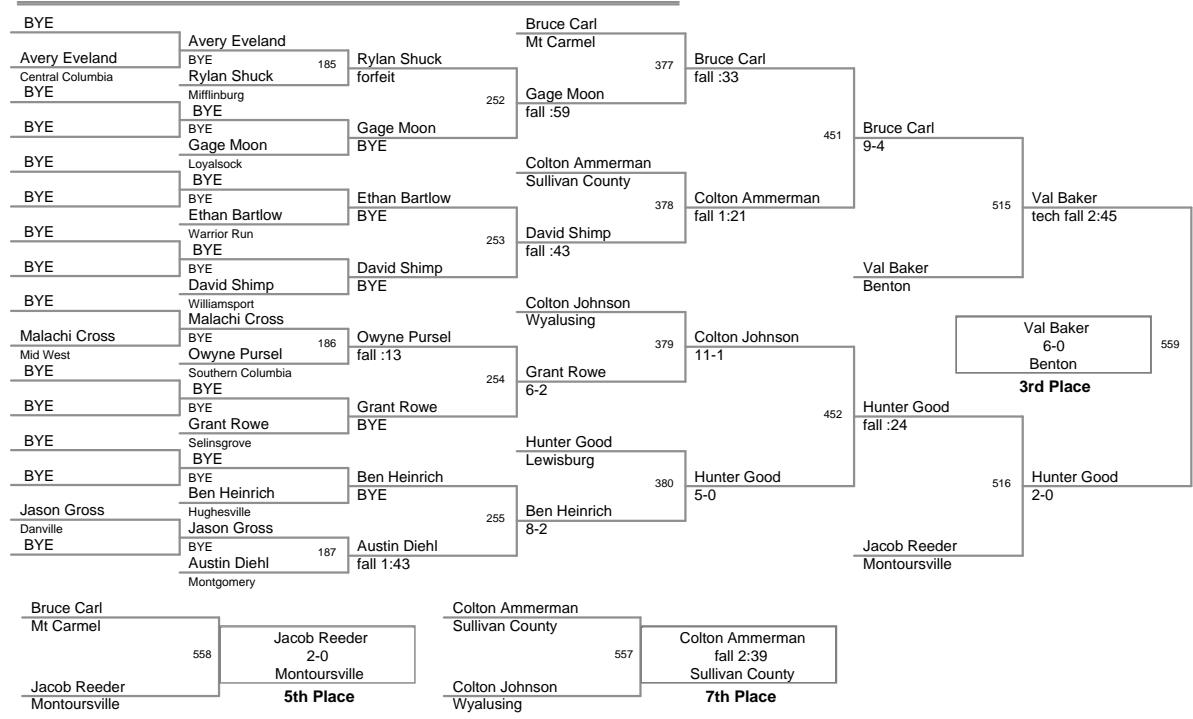

105 Tournament of Champions
2105 Tournament Division

90 Lbs