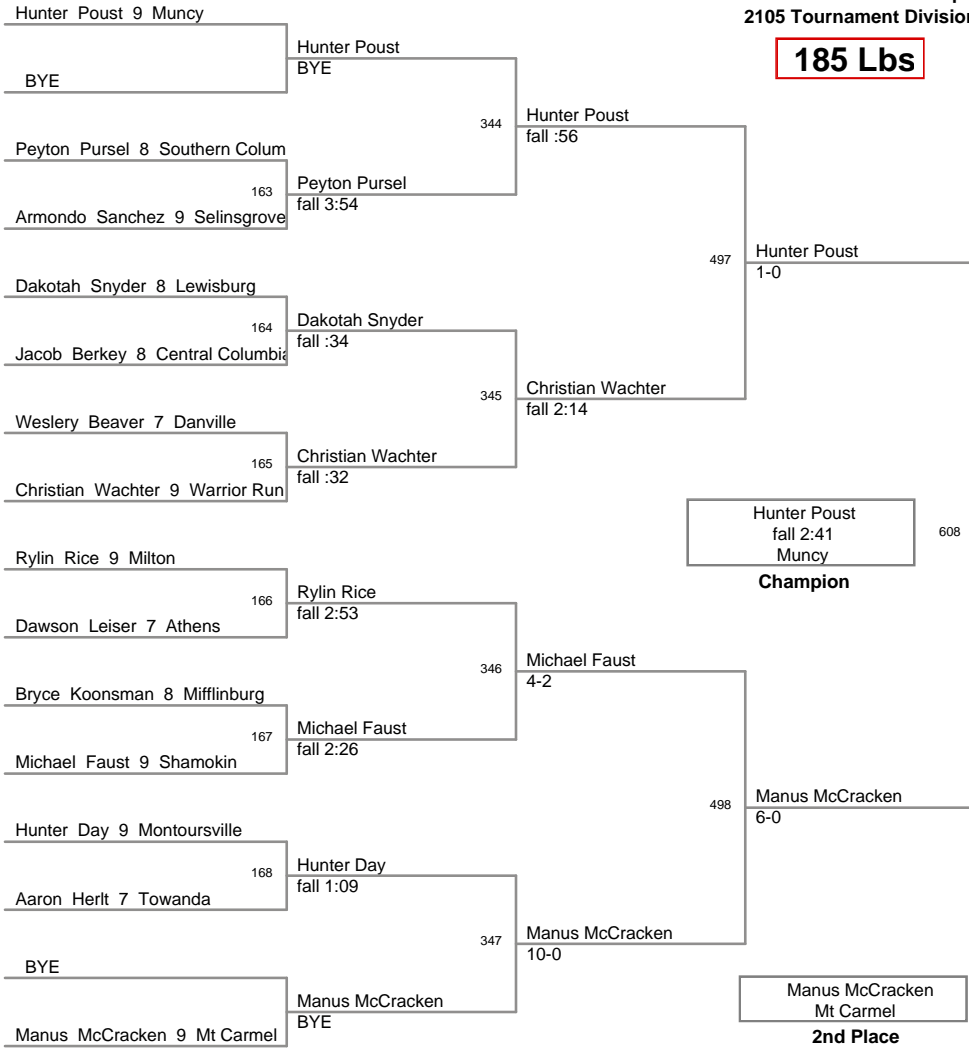

138 Lbs

105 Tournament of Champions
2105 Tournament Division

145 Lbs

105 Tournament of Champions
2105 Tournament Division

155 Lbs

105 Tournament of Champions
2105 Tournament Division

165 Lbs

105 Tournament of Champions
2105 Tournament Division

185 Lbs

105 Tournament of Champions
2105 Tournament Division

210 Lbs

105 Tournament of Champions
2105 Tournament Division

250 Lbs