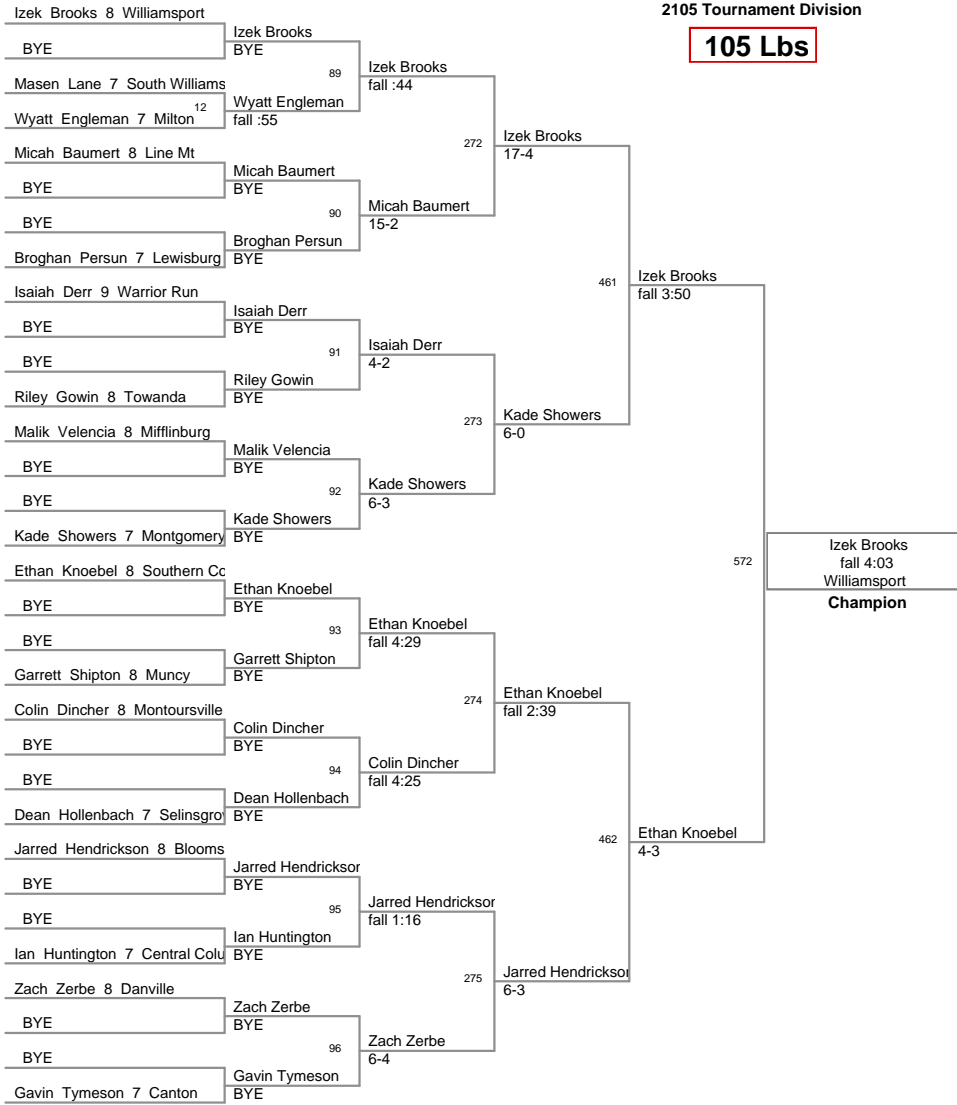

90 Lbs

105 Tournament of Champions
2105 Tournament Division

95 Lbs

105 Tournament of Champions
2105 Tournament Division

100 Lbs

105 Tournament of Champions
2105 Tournament Division

105 Lbs

105 Tournament of Champions
2105 Tournament Division