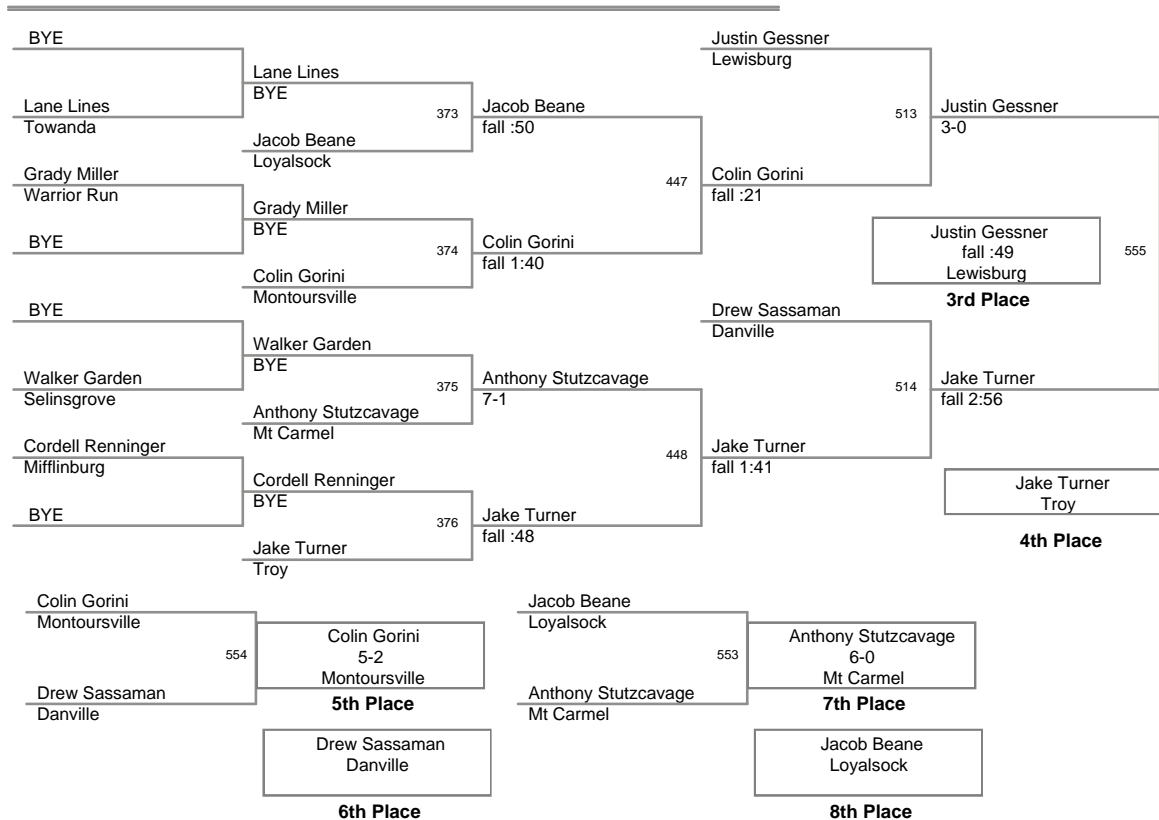

105 Tournament of Champions
2105 Tournament Division

75 Lbs

105 Tournament of Champions
2105 Tournament Division

80 Lbs

105 Tournament of Champions
2105 Tournament Division

85 Lbs

105 Tournament of Champions
2105 Tournament Division