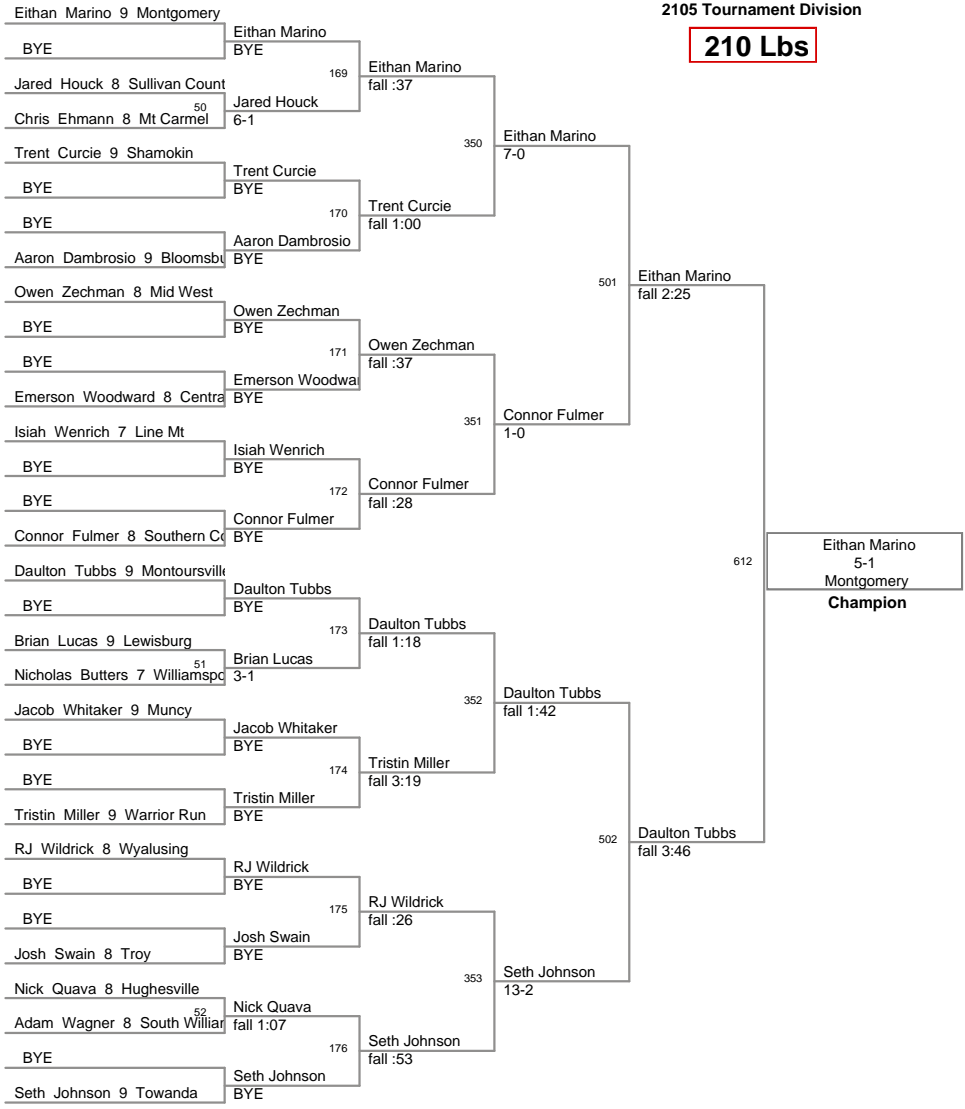

105 Tournament of Champions
2105 Tournament Division

210 Lbs