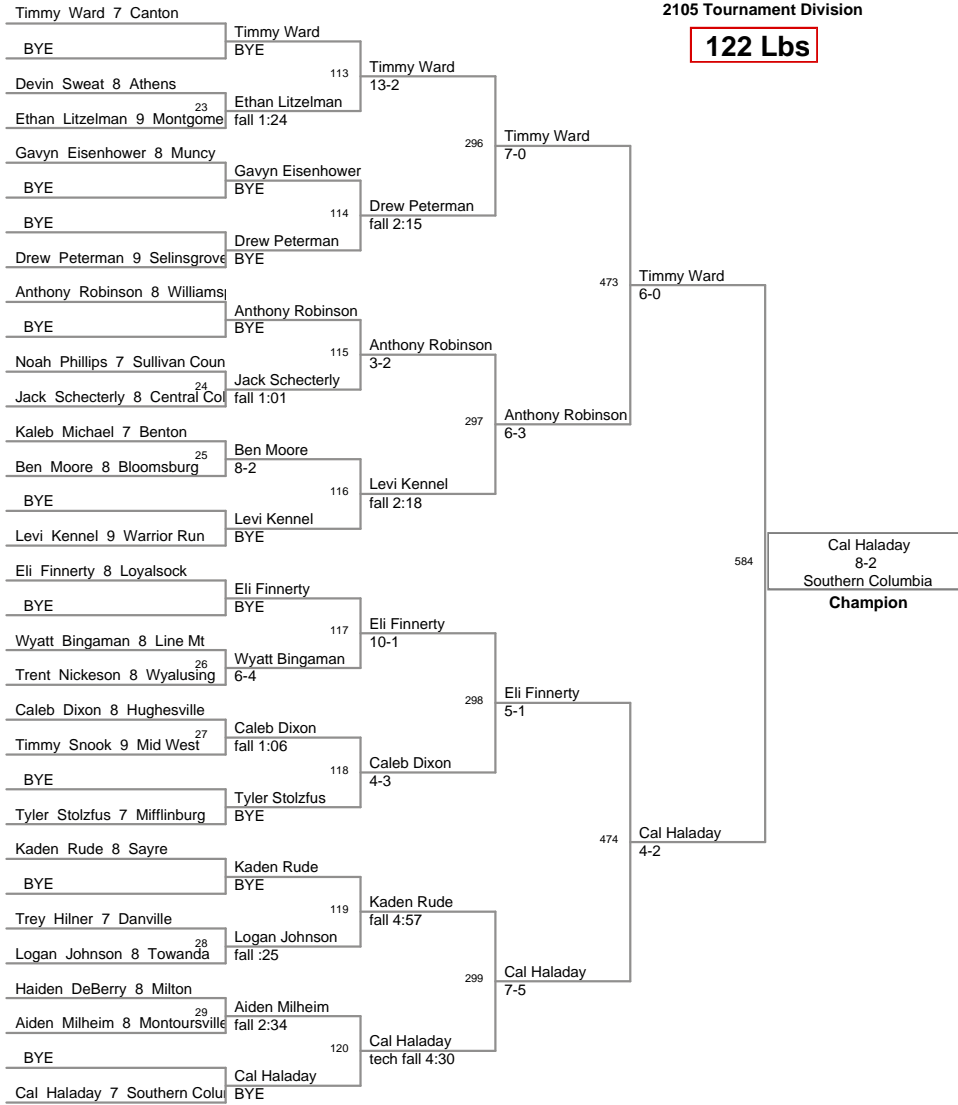

110 Lbs

105 Tournament of Champions
2105 Tournament Division

115 Lbs

105 Tournament of Champions
2105 Tournament Division

122 Lbs

105 Tournament of Champions
2105 Tournament Division

130 Lbs

105 Tournament of Champions
2105 Tournament Division