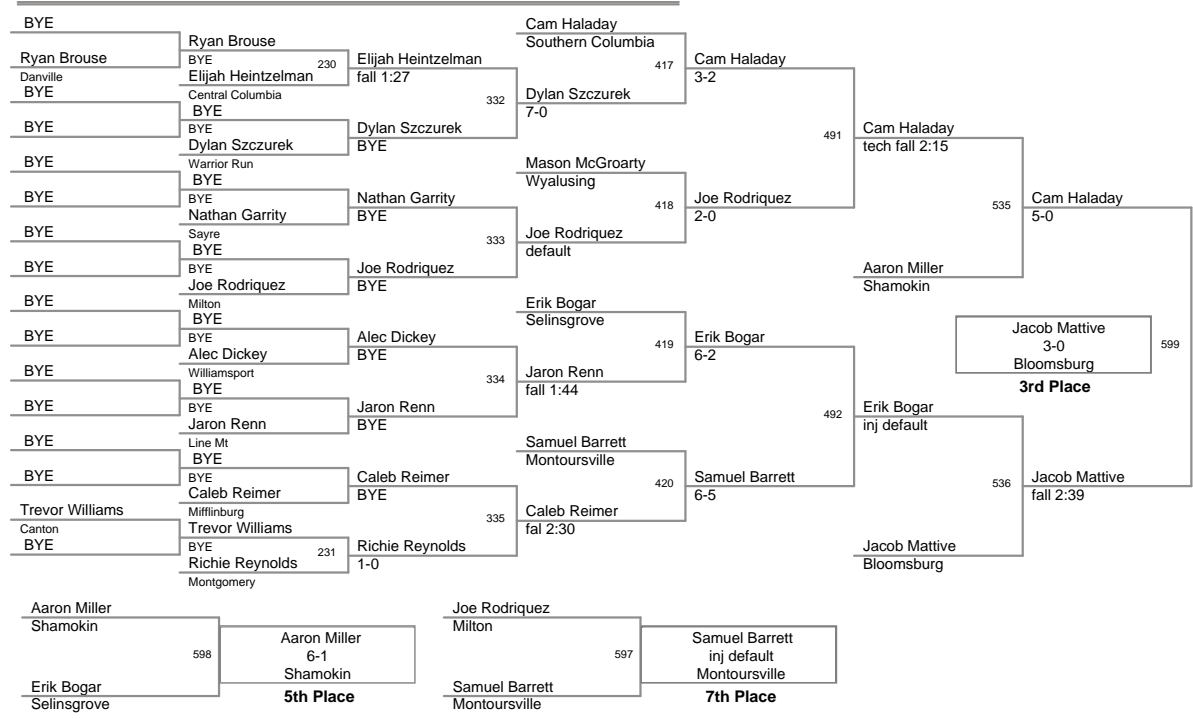

138 Lbs

105 Tournament of Champions
2105 Tournament Division

145 Lbs

105 Tournament of Champions
2105 Tournament Division

155 Lbs

105 Tournament of Champions
2105 Tournament Division

165 Lbs

105 Tournament of Champions
2105 Tournament Division