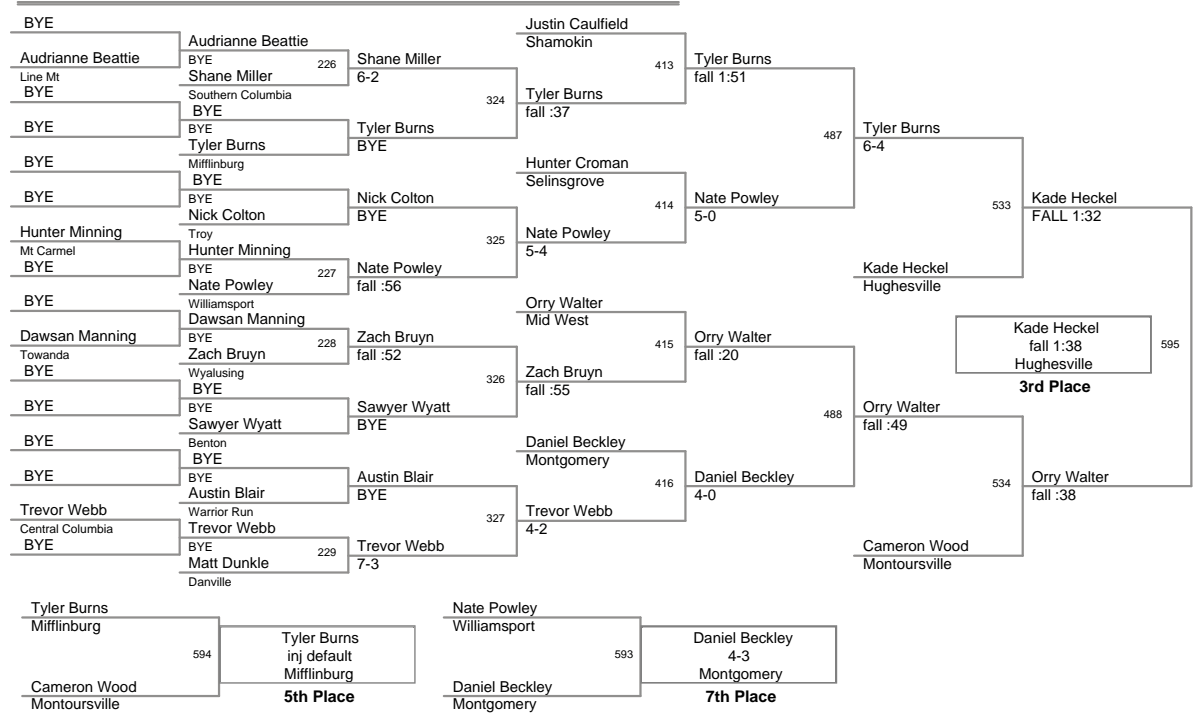

105 Tournament of Champions
2105 Tournament Division

145 Lbs