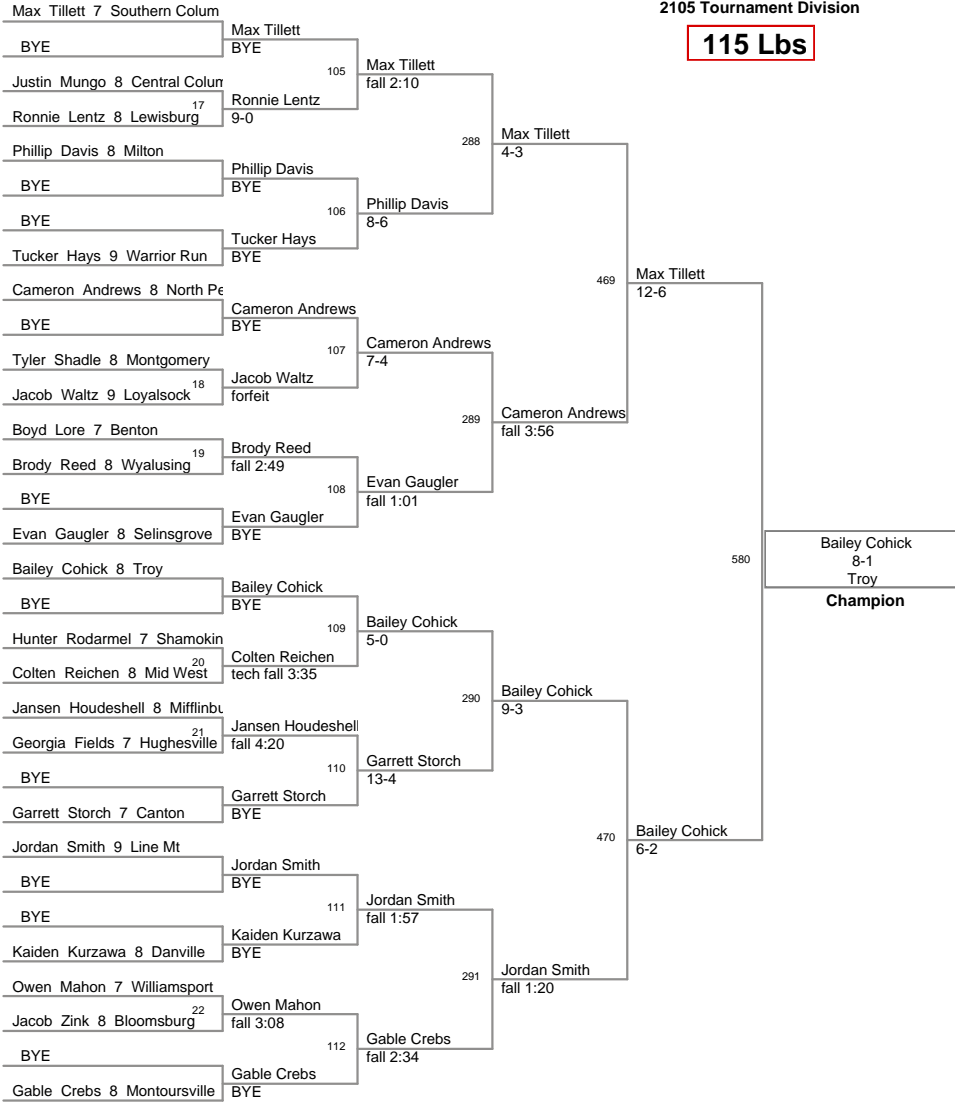

105 Tournament of Champions
2105 Tournament Division

115 Lbs