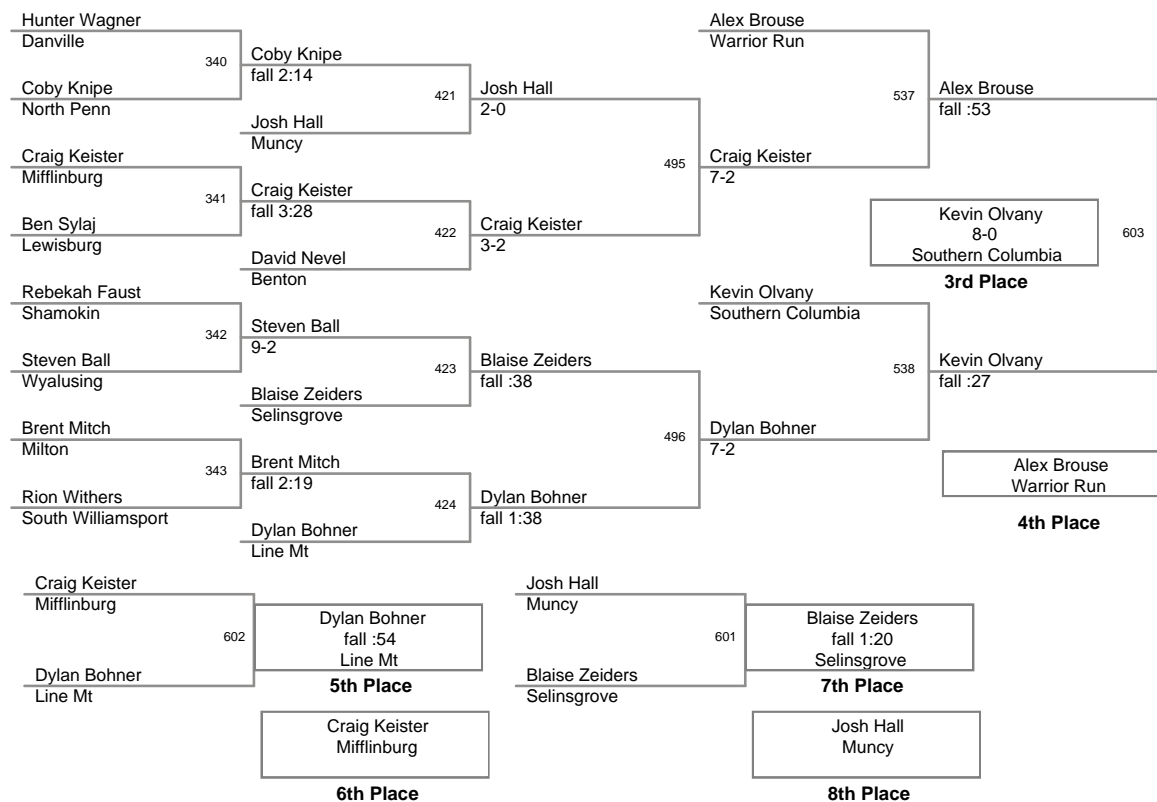

138 Lbs

105 Tournament of Champions
2105 Tournament Division

145 Lbs

105 Tournament of Champions
2105 Tournament Division

155 Lbs

105 Tournament of Champions
2105 Tournament Division

165 Lbs

105 Tournament of Champions
2105 Tournament Division