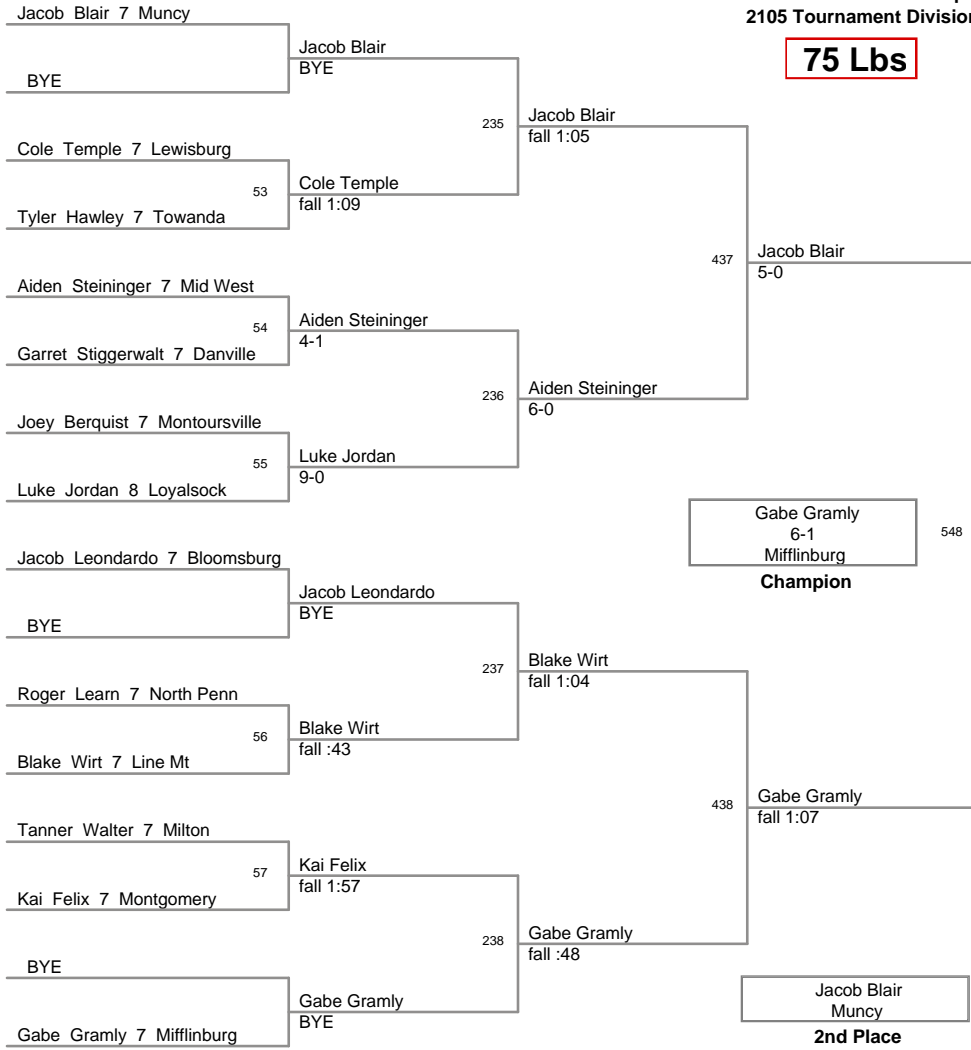

105 Tournament of Champions
2105 Tournament Division

75 Lbs

105 Tournament of Champions
2105 Tournament Division

80 Lbs

105 Tournament of Champions
2105 Tournament Division

85 Lbs

105 Tournament of Champions
2105 Tournament Division

90 Lbs

105 Tournament of Champions
2105 Tournament Division

95 Lbs

105 Tournament of Champions
2105 Tournament Division

100 Lbs

105 Tournament of Champions
2105 Tournament Division

105 Lbs

105 Tournament of Champions
2105 Tournament Division