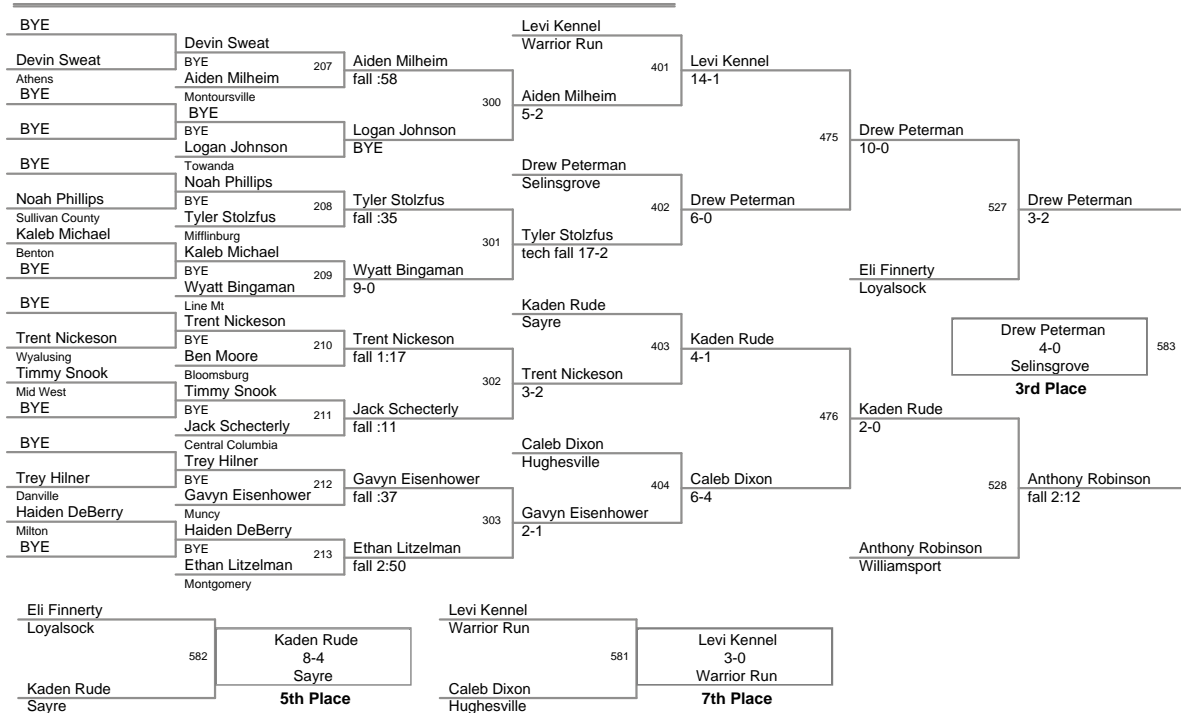

110 Lbs

105 Tournament of Champions
2105 Tournament Division

115 Lbs

105 Tournament of Champions
2105 Tournament Division

122 Lbs

105 Tournament of Champions
2105 Tournament Division

130 Lbs

105 Tournament of Champions
2105 Tournament Division