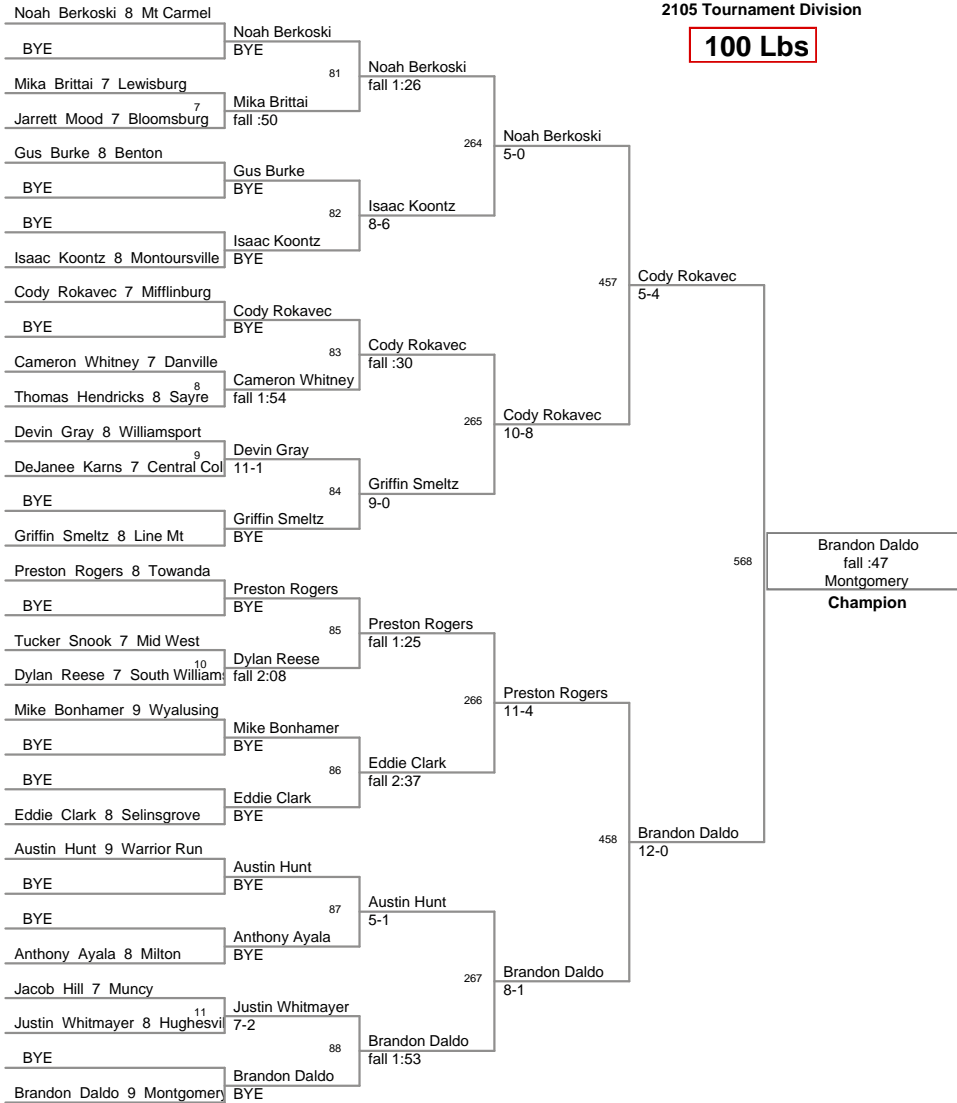

90 Lbs

105 Tournament of Champions
2105 Tournament Division

95 Lbs

105 Tournament of Champions
2105 Tournament Division

100 Lbs

105 Tournament of Champions
2105 Tournament Division

105 Lbs

105 Tournament of Champions
2105 Tournament Division