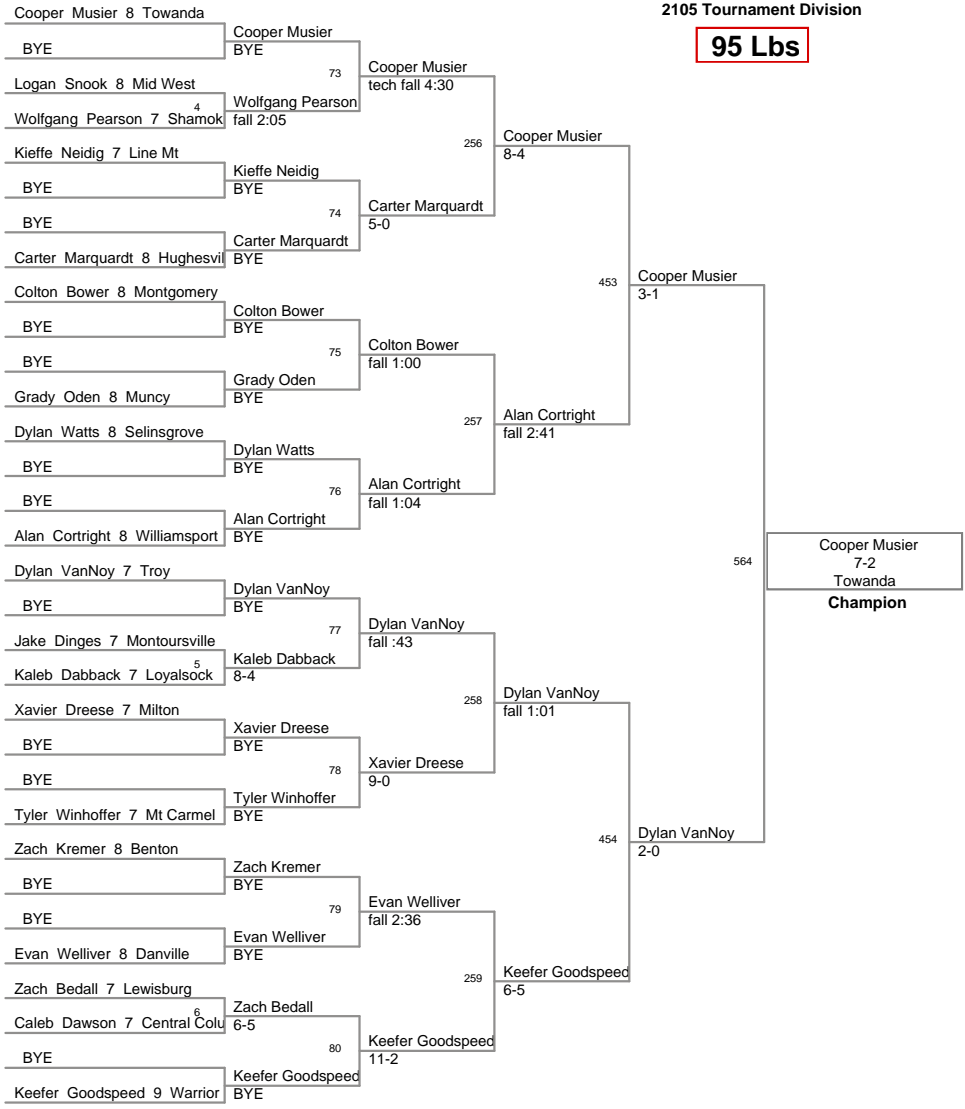

105 Tournament of Champions
2105 Tournament Division

95 Lbs