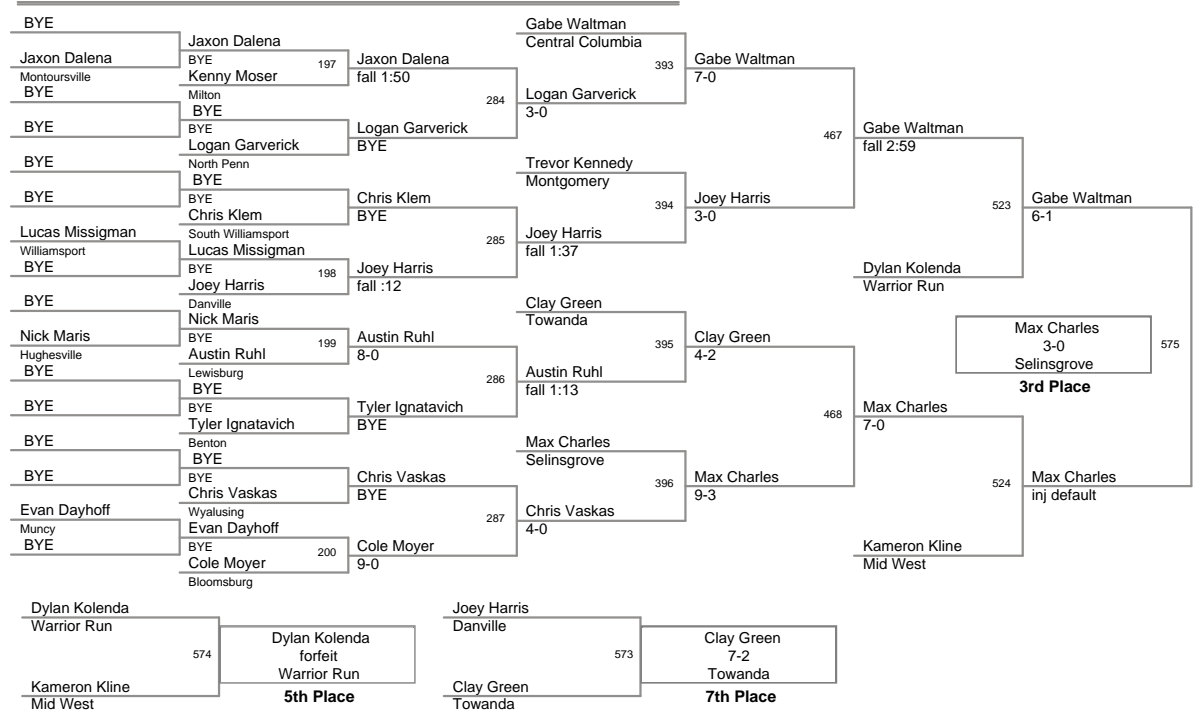

105 Tournament of Champions
2105 Tournament Division

110 Lbs