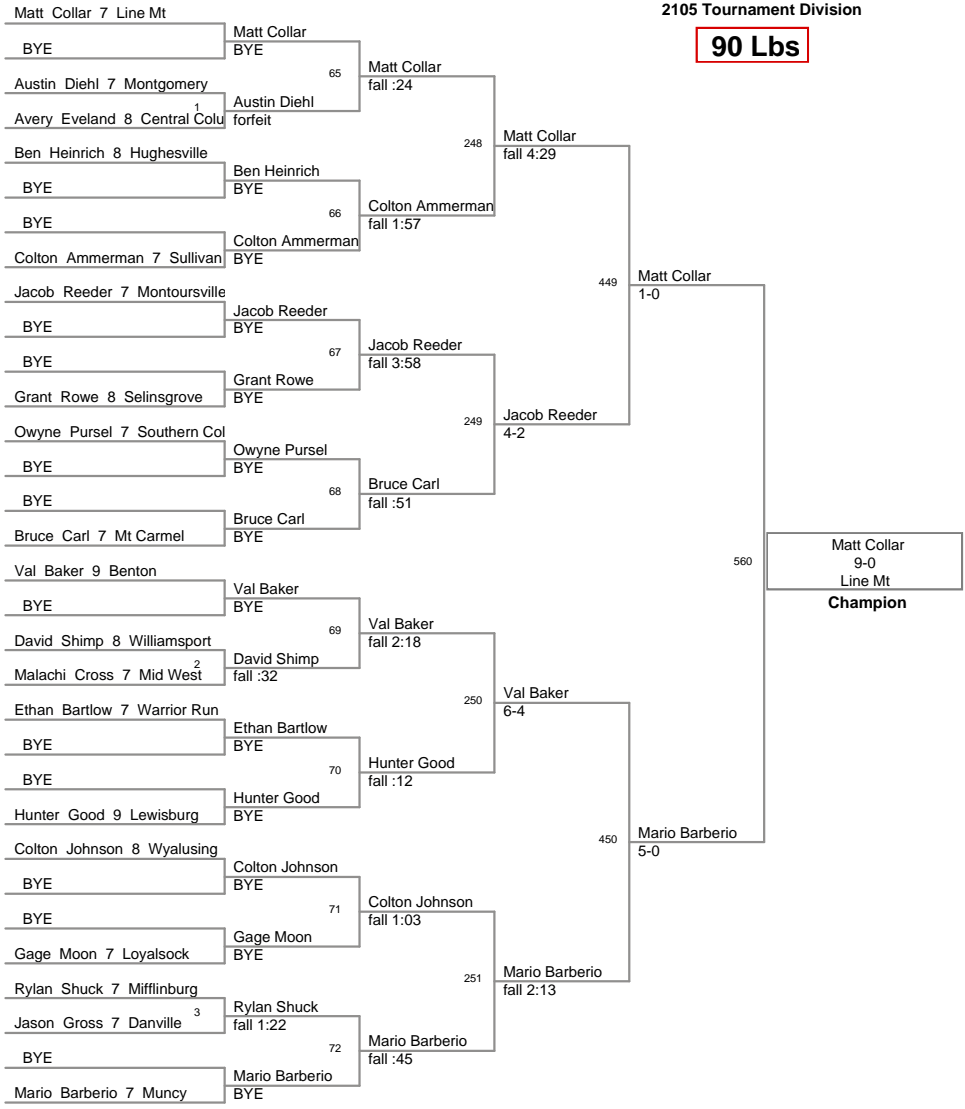

105 Tournament of Champions
2105 Tournament Division

90 Lbs