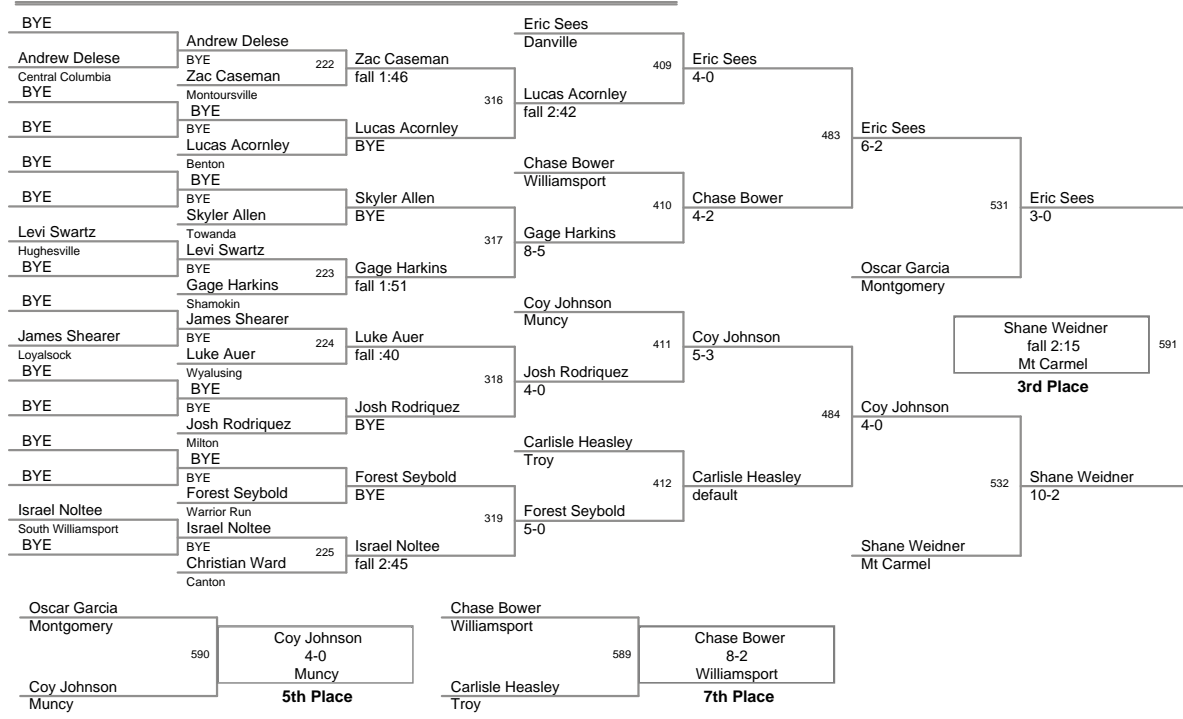

105 Tournament of Champions
2105 Tournament Division

138 Lbs