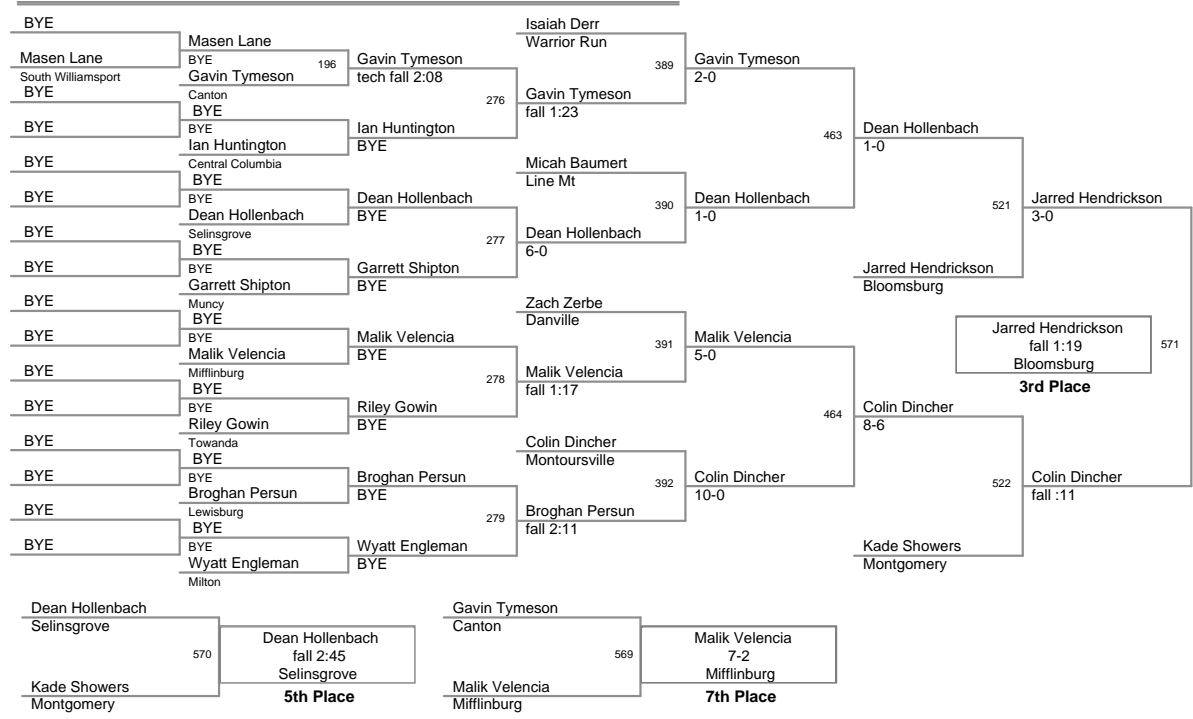

90 Lbs

105 Tournament of Champions
2105 Tournament Division

95 Lbs

105 Tournament of Champions
2105 Tournament Division

100 Lbs

105 Tournament of Champions
2105 Tournament Division

105 Lbs

105 Tournament of Champions
2105 Tournament Division