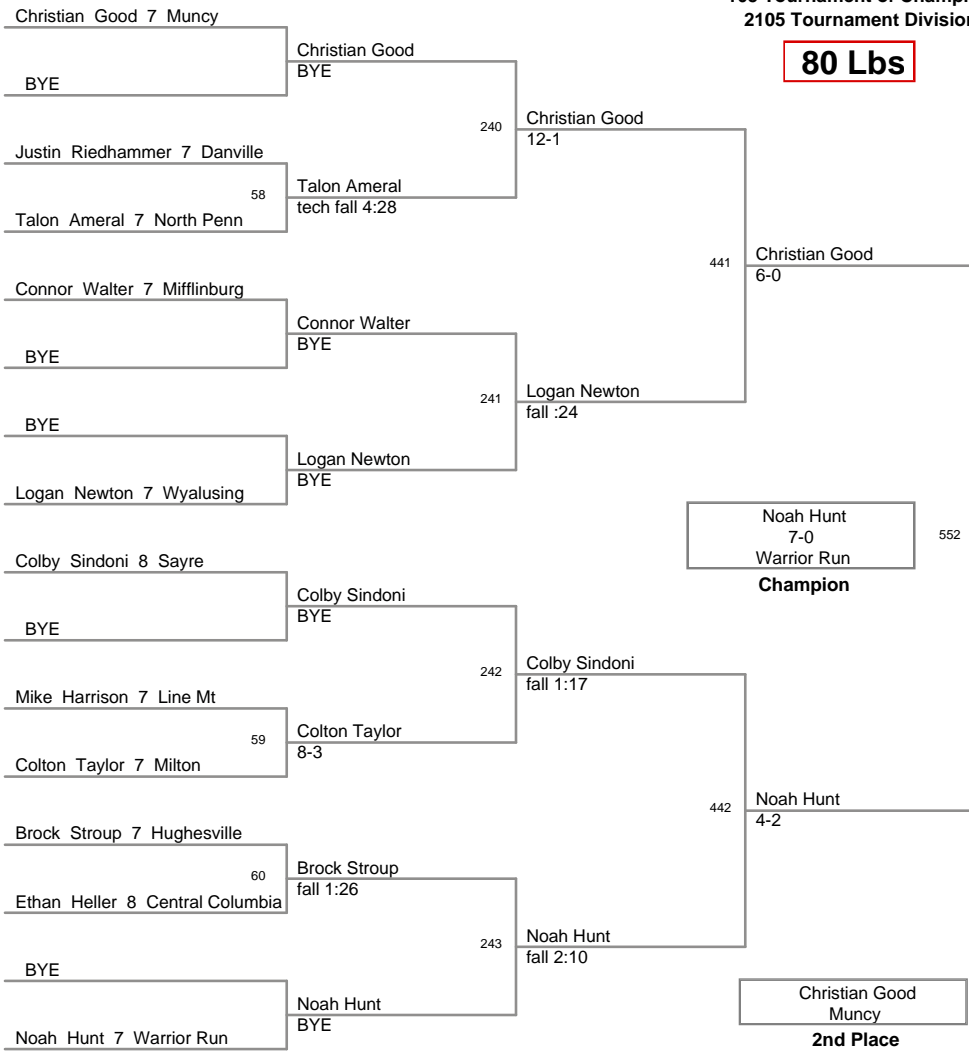

105 Tournament of Champions
2105 Tournament Division

75 Lbs

105 Tournament of Champions
2105 Tournament Division

80 Lbs

105 Tournament of Champions
2105 Tournament Division

85 Lbs

105 Tournament of Champions
2105 Tournament Division