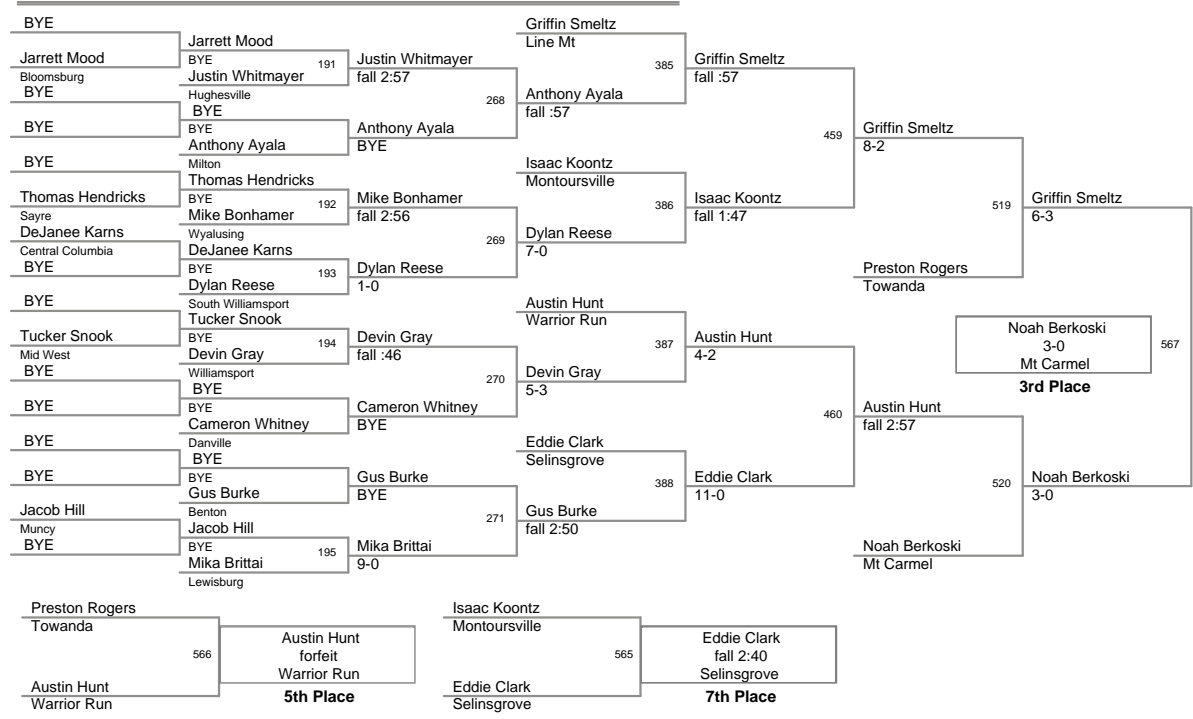

90 Lbs

105 Tournament of Champions
2105 Tournament Division

95 Lbs

105 Tournament of Champions
2105 Tournament Division

100 Lbs

105 Tournament of Champions
2105 Tournament Division

105 Lbs

105 Tournament of Champions
2105 Tournament Division