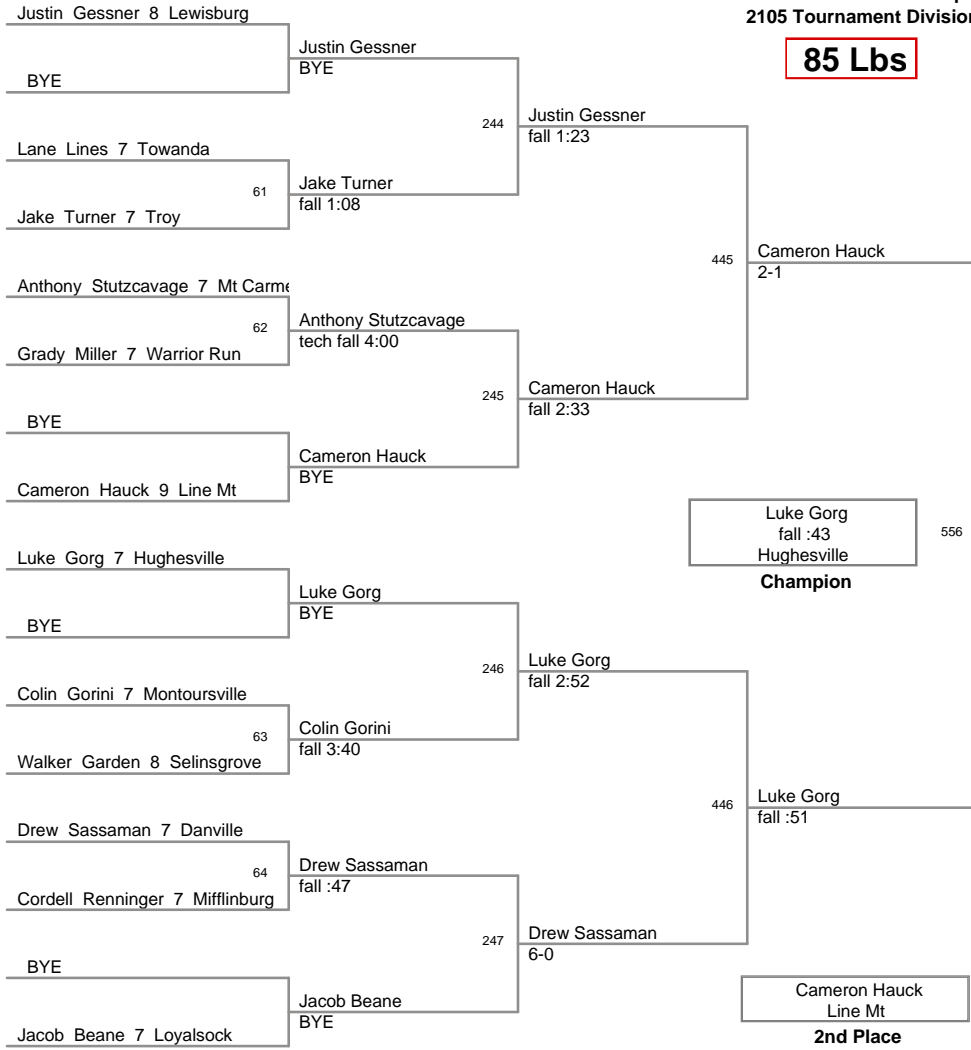

105 Tournament of Champions
2105 Tournament Division

75 Lbs

105 Tournament of Champions
2105 Tournament Division

80 Lbs

105 Tournament of Champions
2105 Tournament Division

85 Lbs

105 Tournament of Champions
2105 Tournament Division

90 Lbs

105 Tournament of Champions
2105 Tournament Division

95 Lbs

105 Tournament of Champions
2105 Tournament Division

100 Lbs

105 Tournament of Champions
2105 Tournament Division

105 Lbs

105 Tournament of Champions
2105 Tournament Division

185 Lbs

105 Tournament of Champions
2105 Tournament Division

210 Lbs

105 Tournament of Champions
2105 Tournament Division

250 Lbs