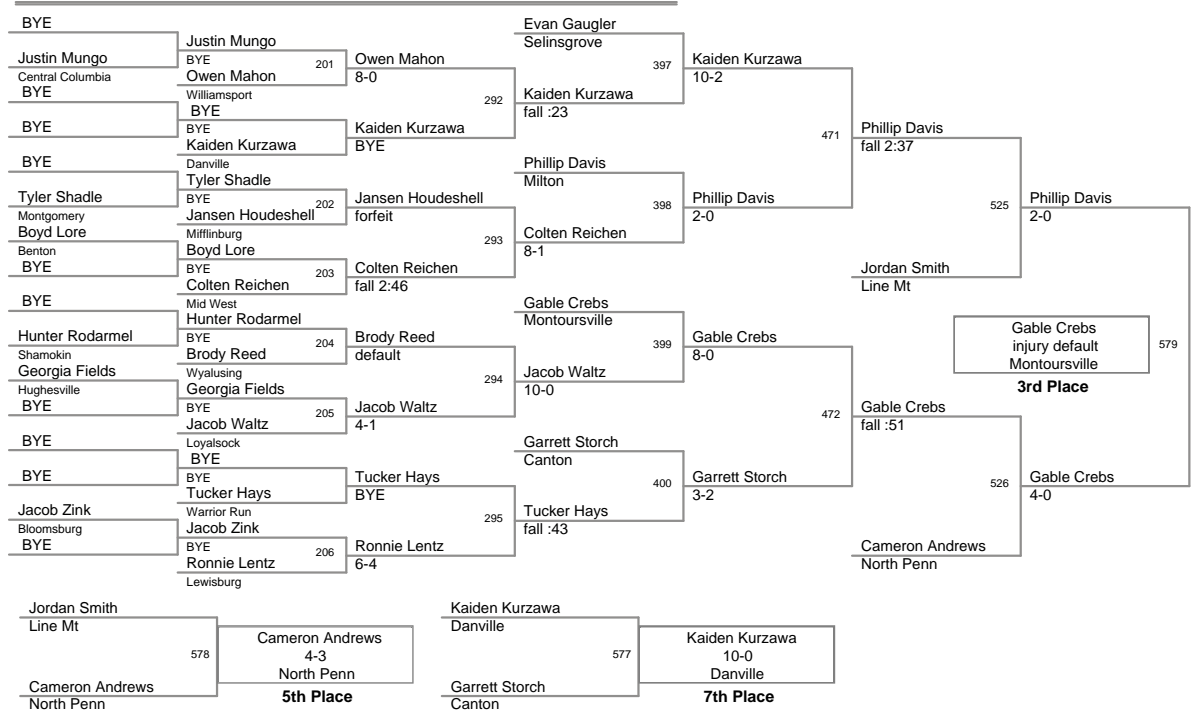

105 Tournament of Champions
2105 Tournament Division

115 Lbs