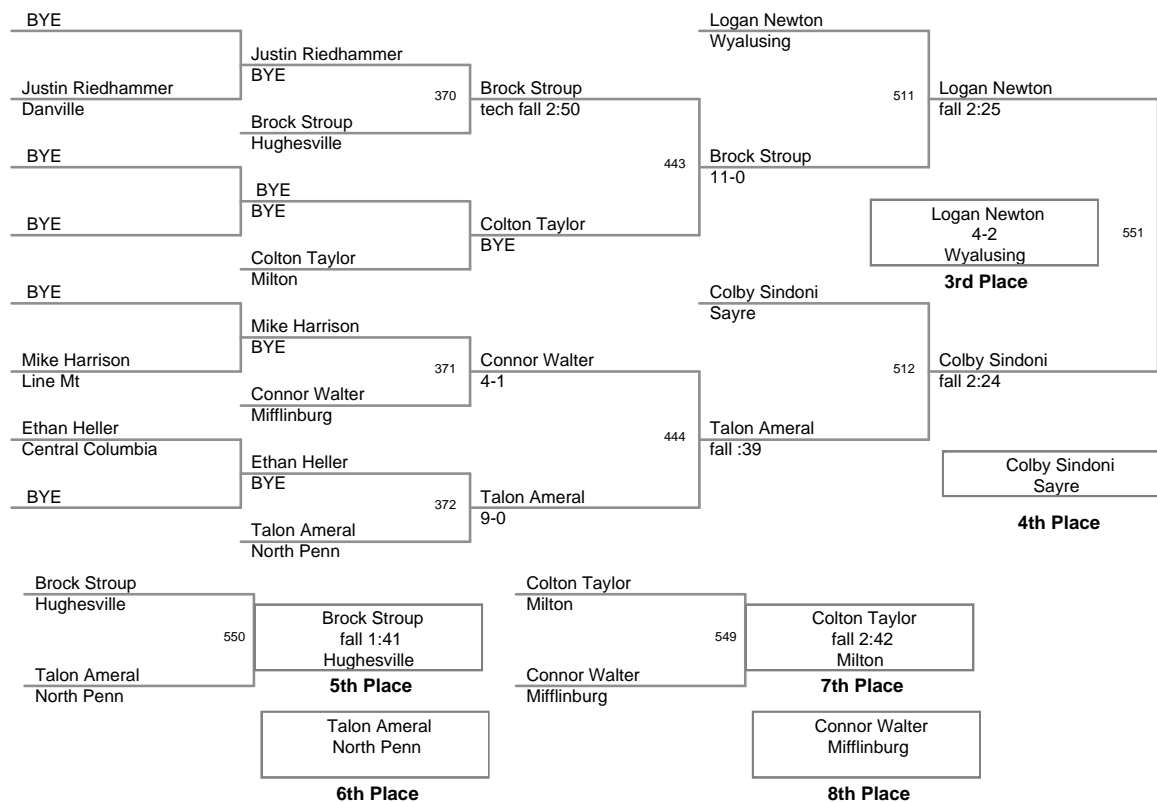

105 Tournament of Champions
2105 Tournament Division

75 Lbs

105 Tournament of Champions
2105 Tournament Division

80 Lbs

105 Tournament of Champions
2105 Tournament Division

85 Lbs

105 Tournament of Champions
2105 Tournament Division

90 Lbs

105 Tournament of Champions
2105 Tournament Division

95 Lbs

105 Tournament of Champions
2105 Tournament Division

100 Lbs

105 Tournament of Champions
2105 Tournament Division

105 Lbs

105 Tournament of Champions
2105 Tournament Division