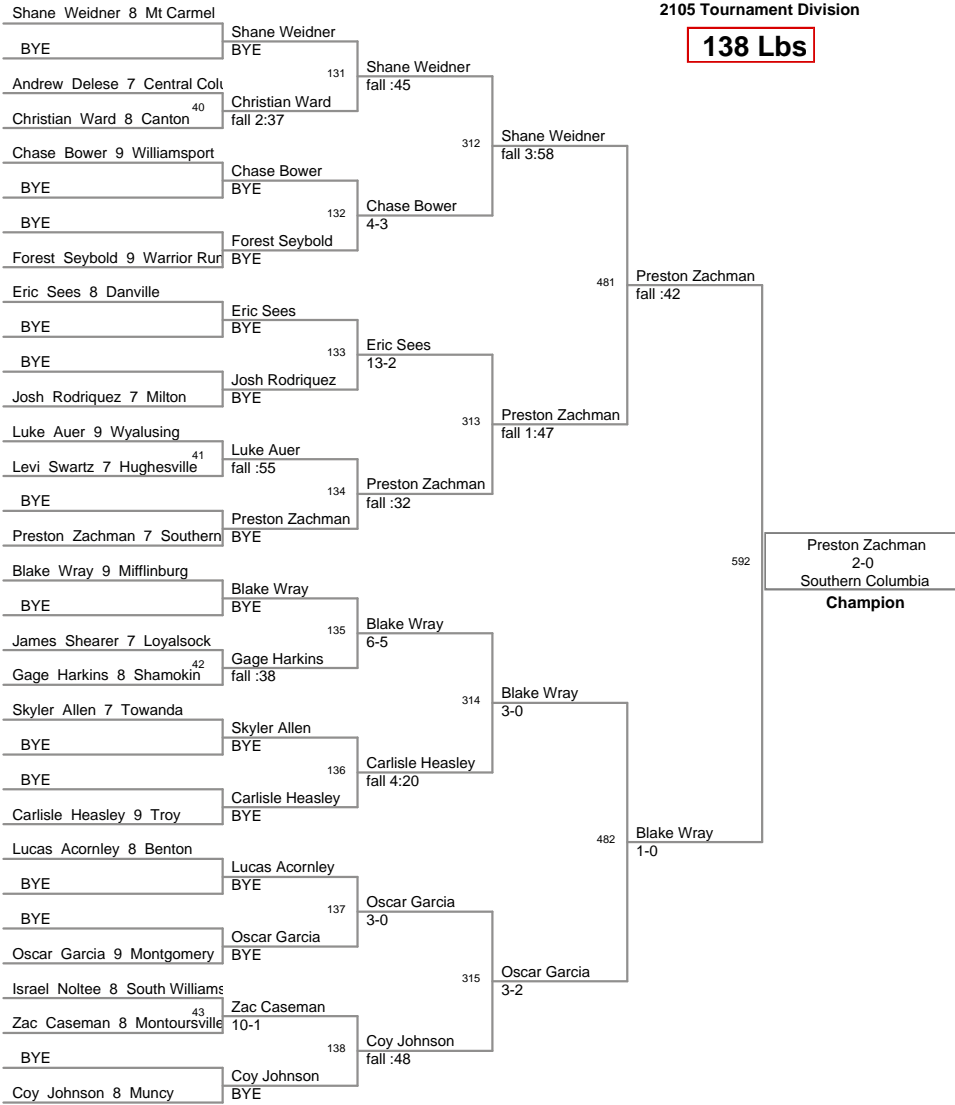

105 Tournament of Champions
2105 Tournament Division

138 Lbs