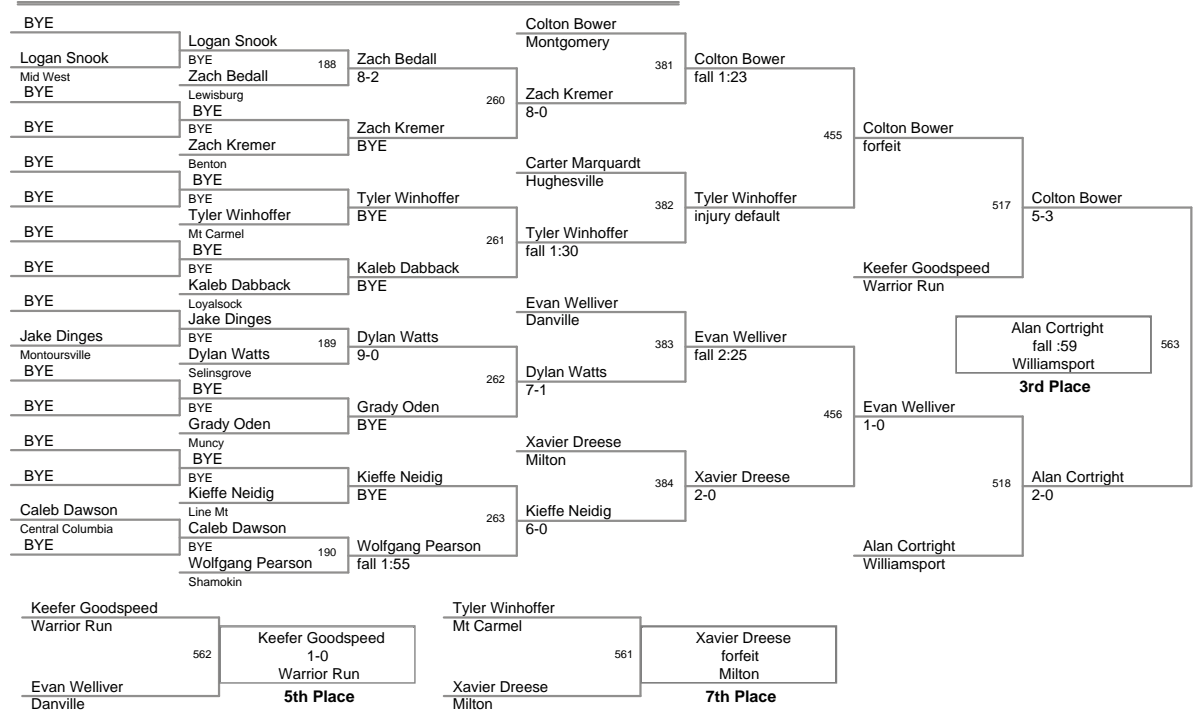

105 Tournament of Champions
2105 Tournament Division

95 Lbs