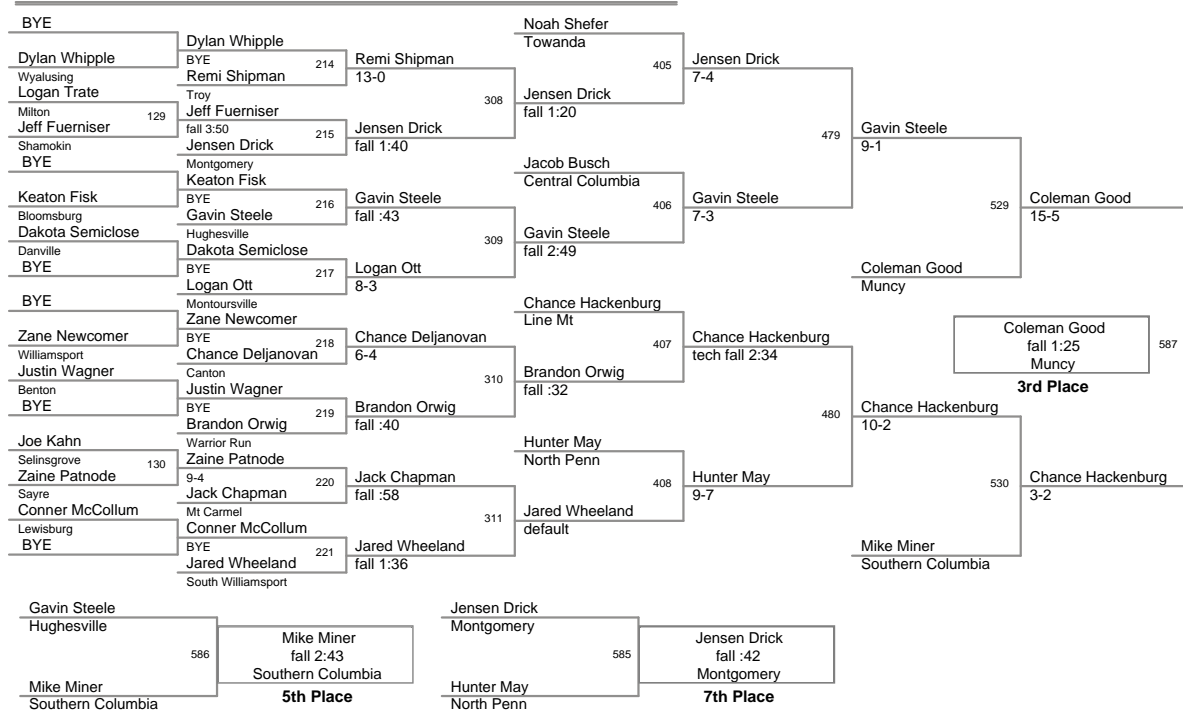

110 Lbs

105 Tournament of Champions
2105 Tournament Division

115 Lbs

105 Tournament of Champions
2105 Tournament Division

122 Lbs

105 Tournament of Champions
2105 Tournament Division

130 Lbs

105 Tournament of Champions
2105 Tournament Division