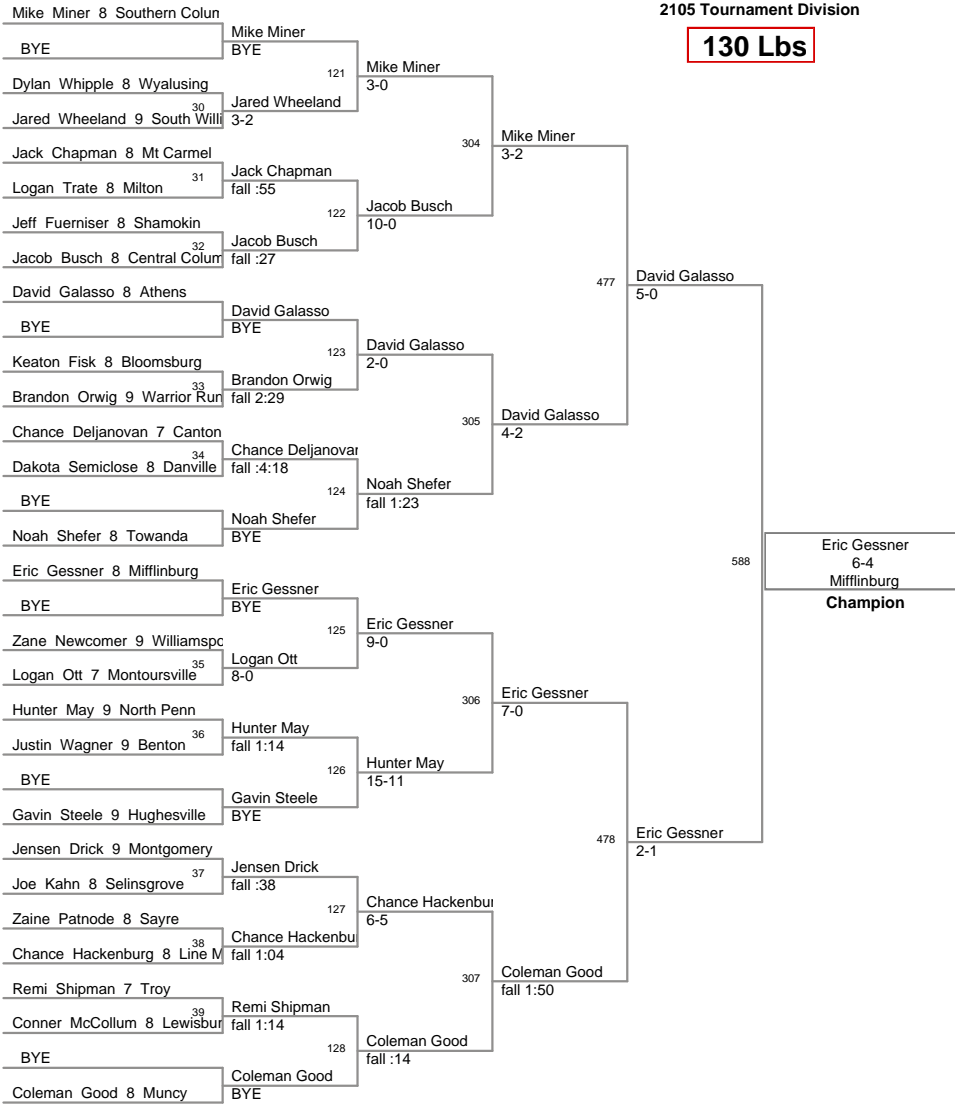

110 Lbs

105 Tournament of Champions
2105 Tournament Division

115 Lbs

105 Tournament of Champions
2105 Tournament Division

122 Lbs

105 Tournament of Champions
2105 Tournament Division

130 Lbs

105 Tournament of Champions
2105 Tournament Division