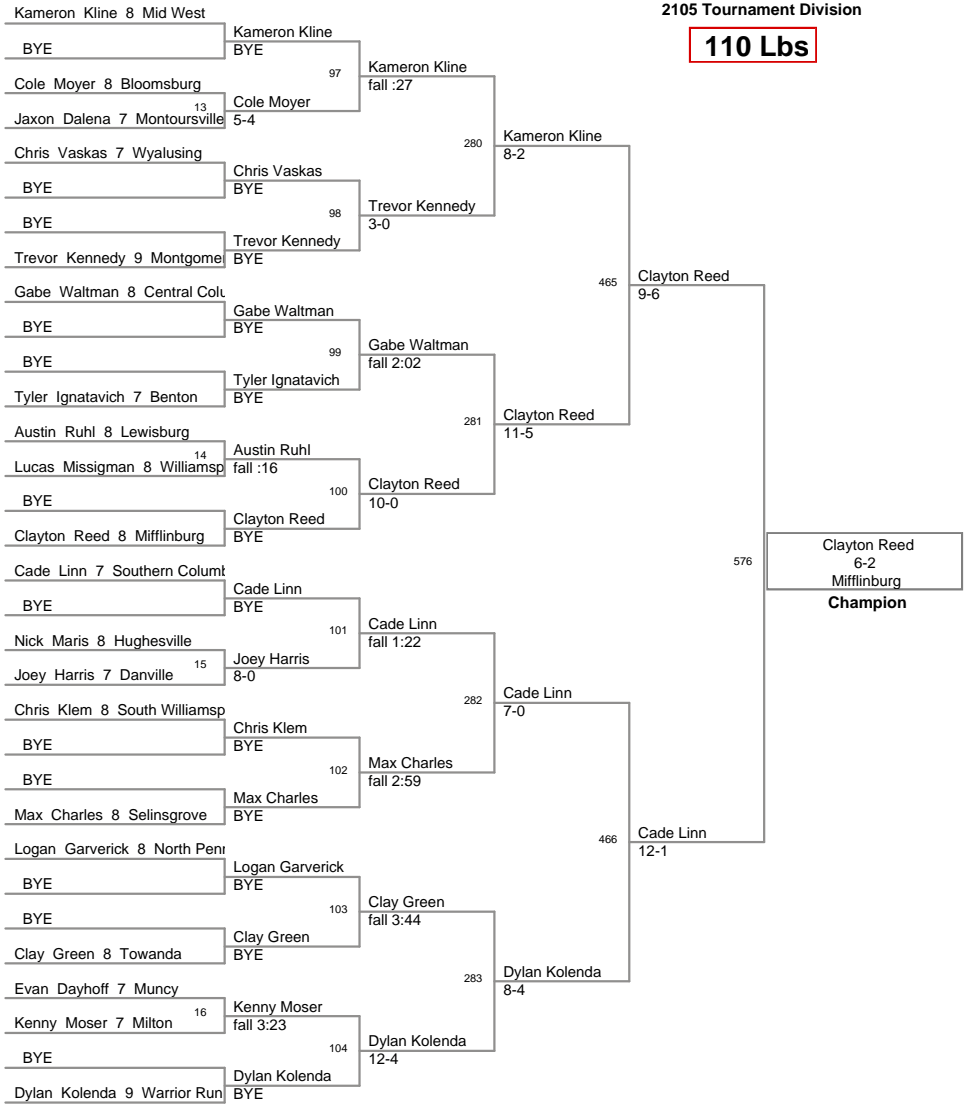

105 Tournament of Champions
2105 Tournament Division

110 Lbs