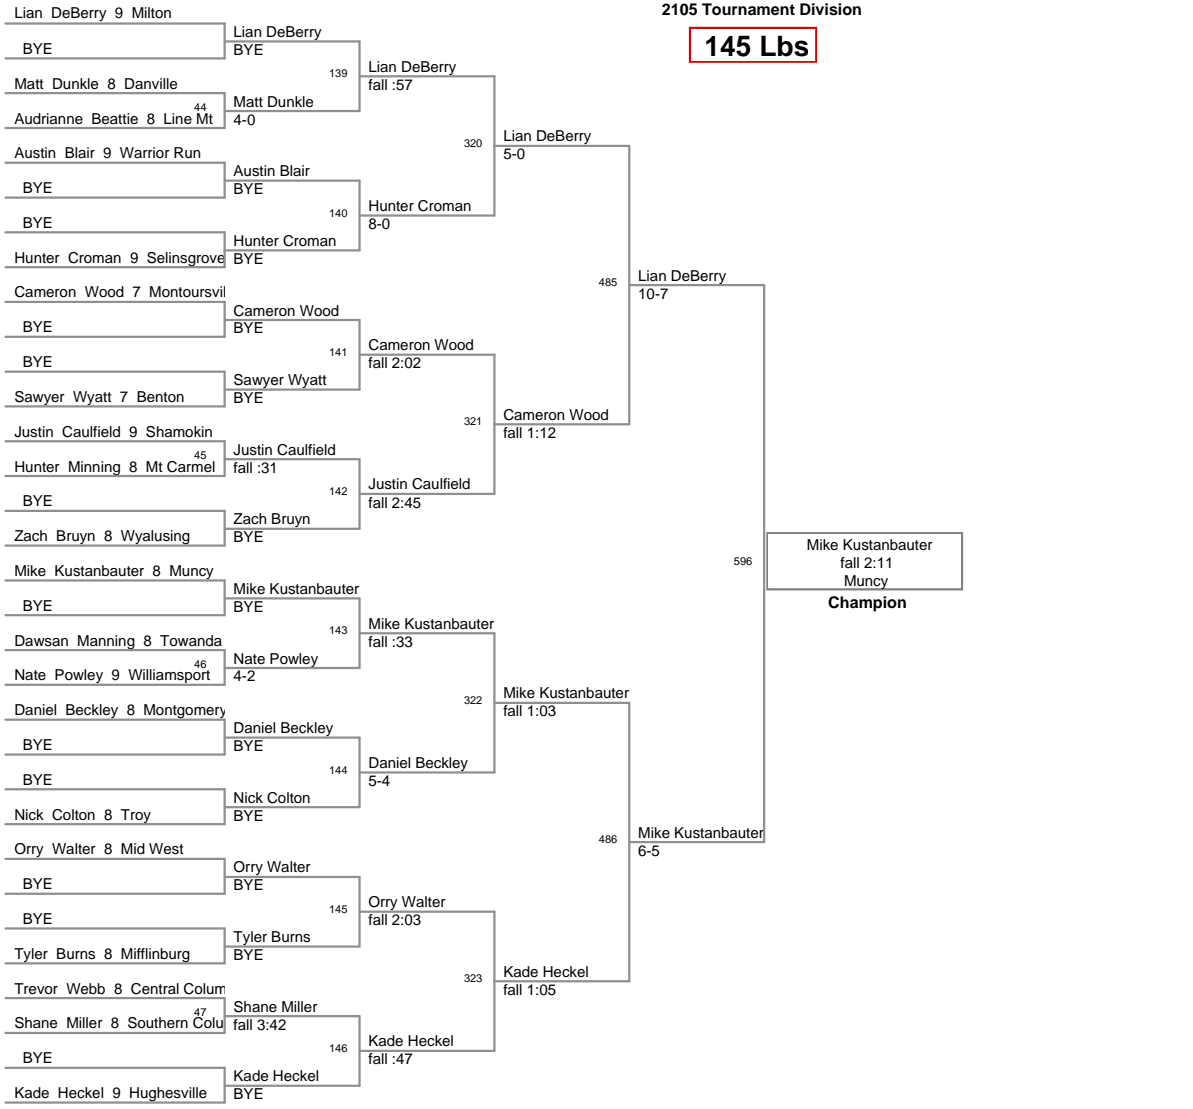

105 Tournament of Champions
2105 Tournament Division

145 Lbs