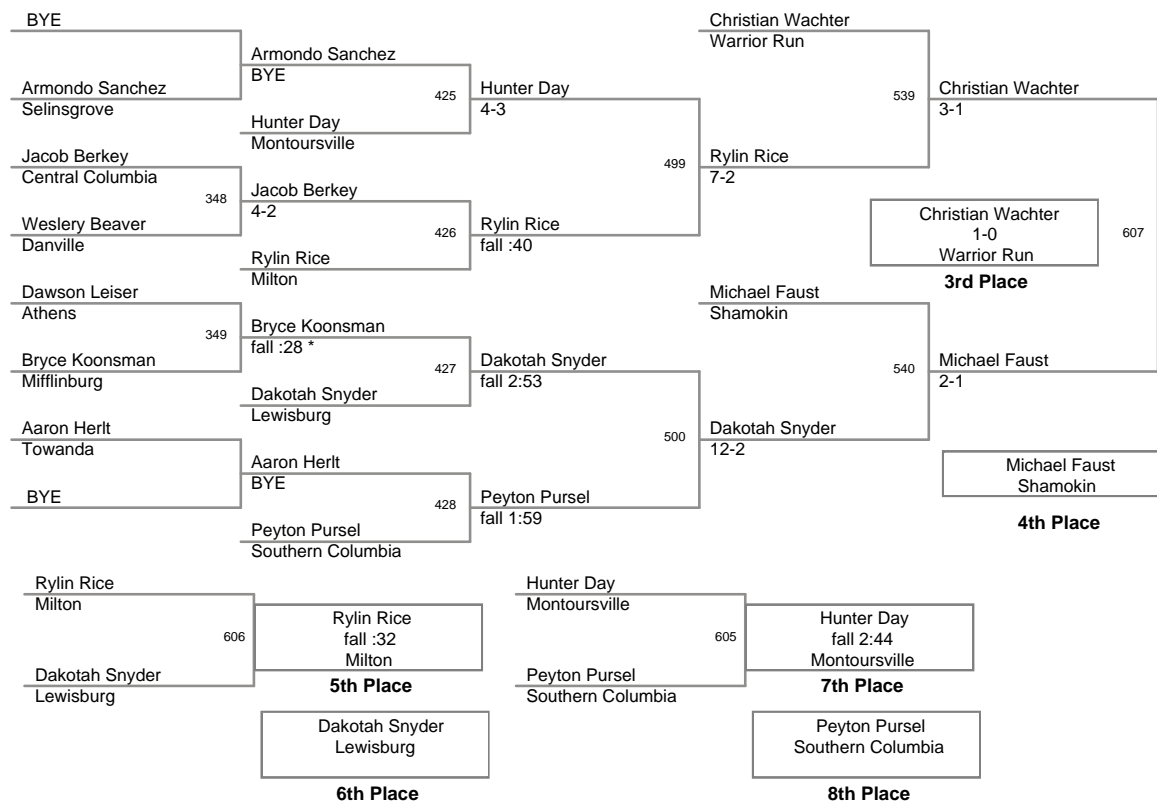

105 Tournament of Champions
2105 Tournament Division

185 Lbs