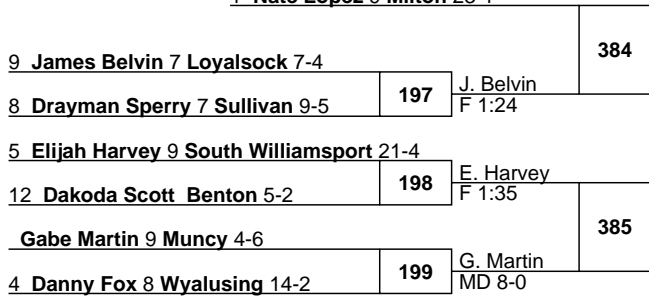

L533 R. Kanski DEC 11-5 576 5th F 0:58

R. Kanski F 2:04

2023 Tournament of Champions

JH
210

2023 Tournament of Champions

JH
250

1 Nate Lopez 9 Milton 23-1

N. Lopez
1st
F 1:43