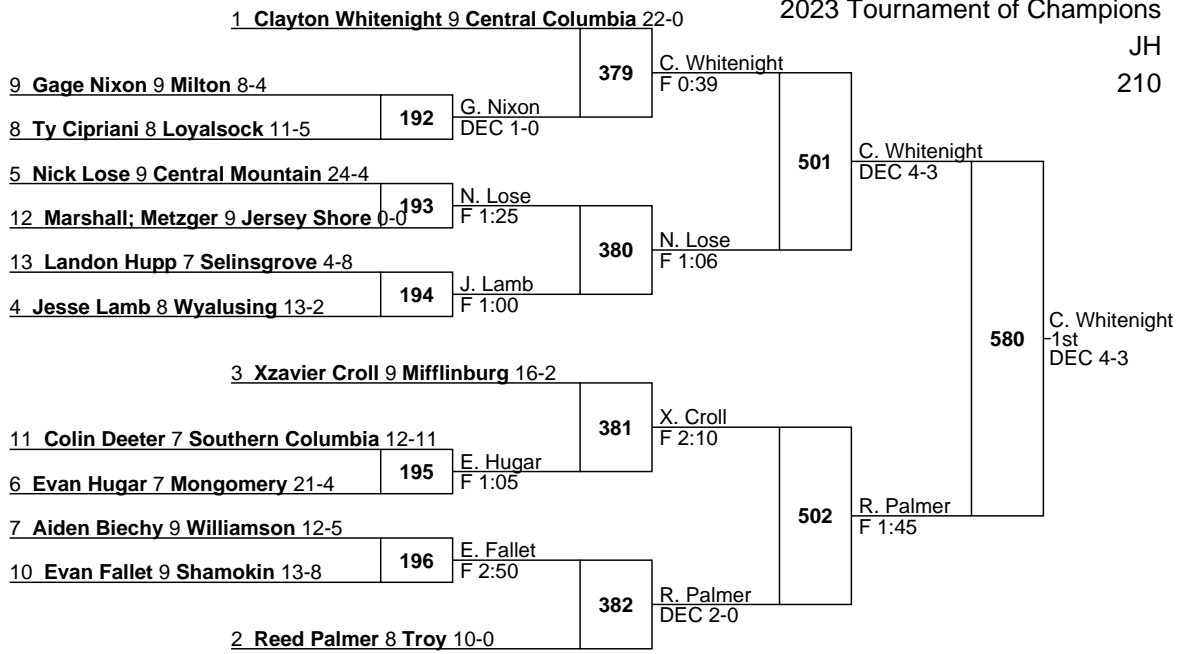

2023 Tournament of Champions

JH
210