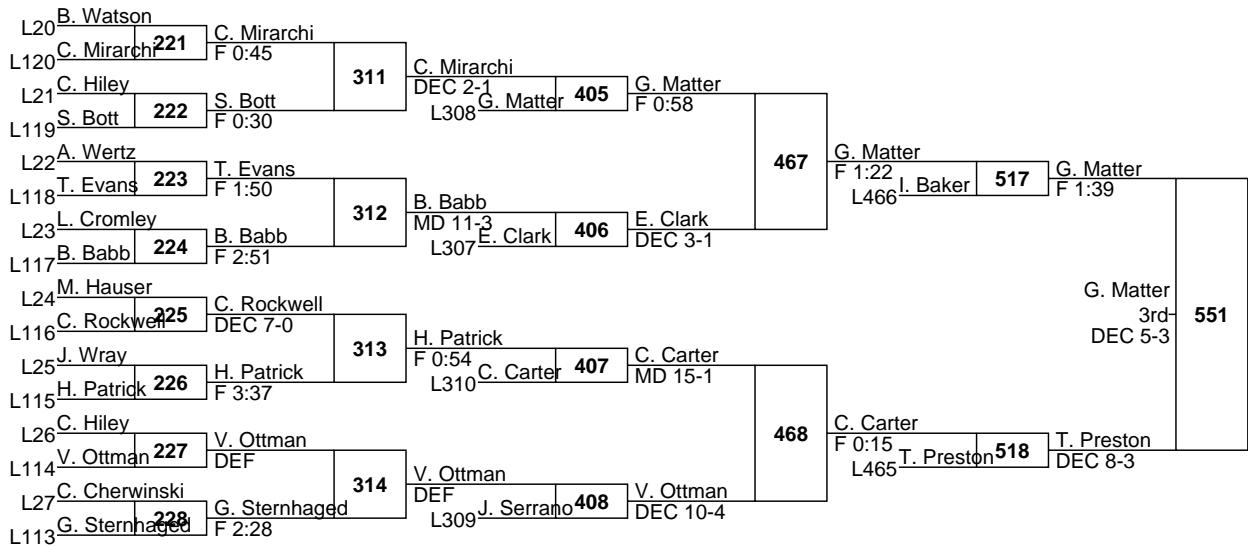

L517 **I. Baker** | 552 | C. Carter 5th F 4:06

L518 **C. Carter** | 552 | C. Carter DEC 8-3