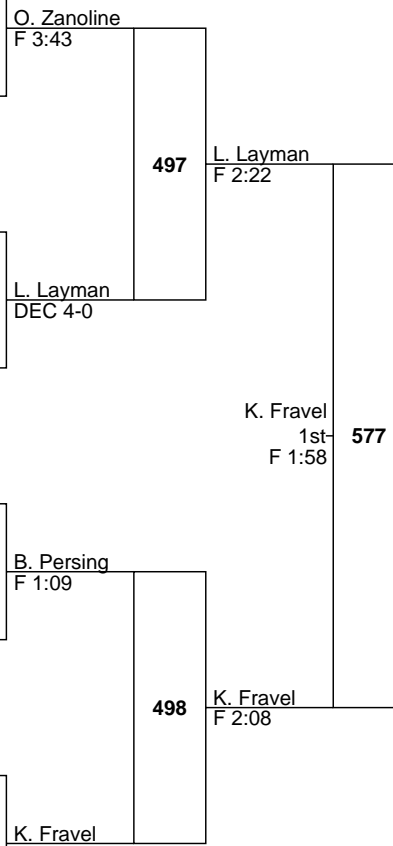

1 Owen Zanoline 7 Central Columbia 20-2

17 Lucas Cassidy 8 Lewisburg 6-8

16 Trenton Zechman 9 Milton 5-2 79 L. Cassidy DEC 7-2

9 Kamdyn Bubb 7 South Williamsport 17-8

8 Lucas Spencer Benton 11-5 185

5 Landon Layman Athens 13-4

12 Colton Rowan 7 Williamson 8-7 186

13 Bryce Weeder 7 Mifflinburg 6-6

4 Riley Kanski 9 Jersey Shore 17-4 187

3 Briar Persing 8 Montgomery 17-3

14 Willy Bender 8 Shikellamy 8-8 188

11 Robert Whitmer 8 Shamokin 12-10

6 Brenden Wells 7 Wyalusing 17-6 189

7 Isaac Probst 7 Loyalsock 19-7

10 Cayden Noblit 8 Southern Columbia 16-9 190

15 Colten Woolever 7 Hughesville 10-11

18 Kadeyn Oliveiri 8 Selinsgrove 6-10 80 C. Woolever F 0:54

2 Kai Fravel 8 Central Mountain 27-3

L79 T. Zechman C. Woolever FOR 273

L190 C. Noblit 375 DEC 3-1 L372 R. Kanski 437 F 2:30

L189 B. Wells 376 W. Bender F 2:00 L371 K. Bubb 438 F 1:18

L187 B. Weeder 377 DEC 4-0 L374 I. Probst 439 F 0:16

L185 L. Spencer 378 DEC 2-0 L373 R. Whitmer 440 F 1:17

L80 K. Oliveiri L. Cassidy 274 F 2:00

499 R. Kanski F 1:18 L498 B. Persing 533 DEC 11-5

575 B. Persing 3rd F 2:00

500 I. Probst F 3:45 L497 O. Zanoline 534 F 0:58

L533 R. Kanski DEC 11-5 576 5th F 0:58

R. Kanski F 2:04