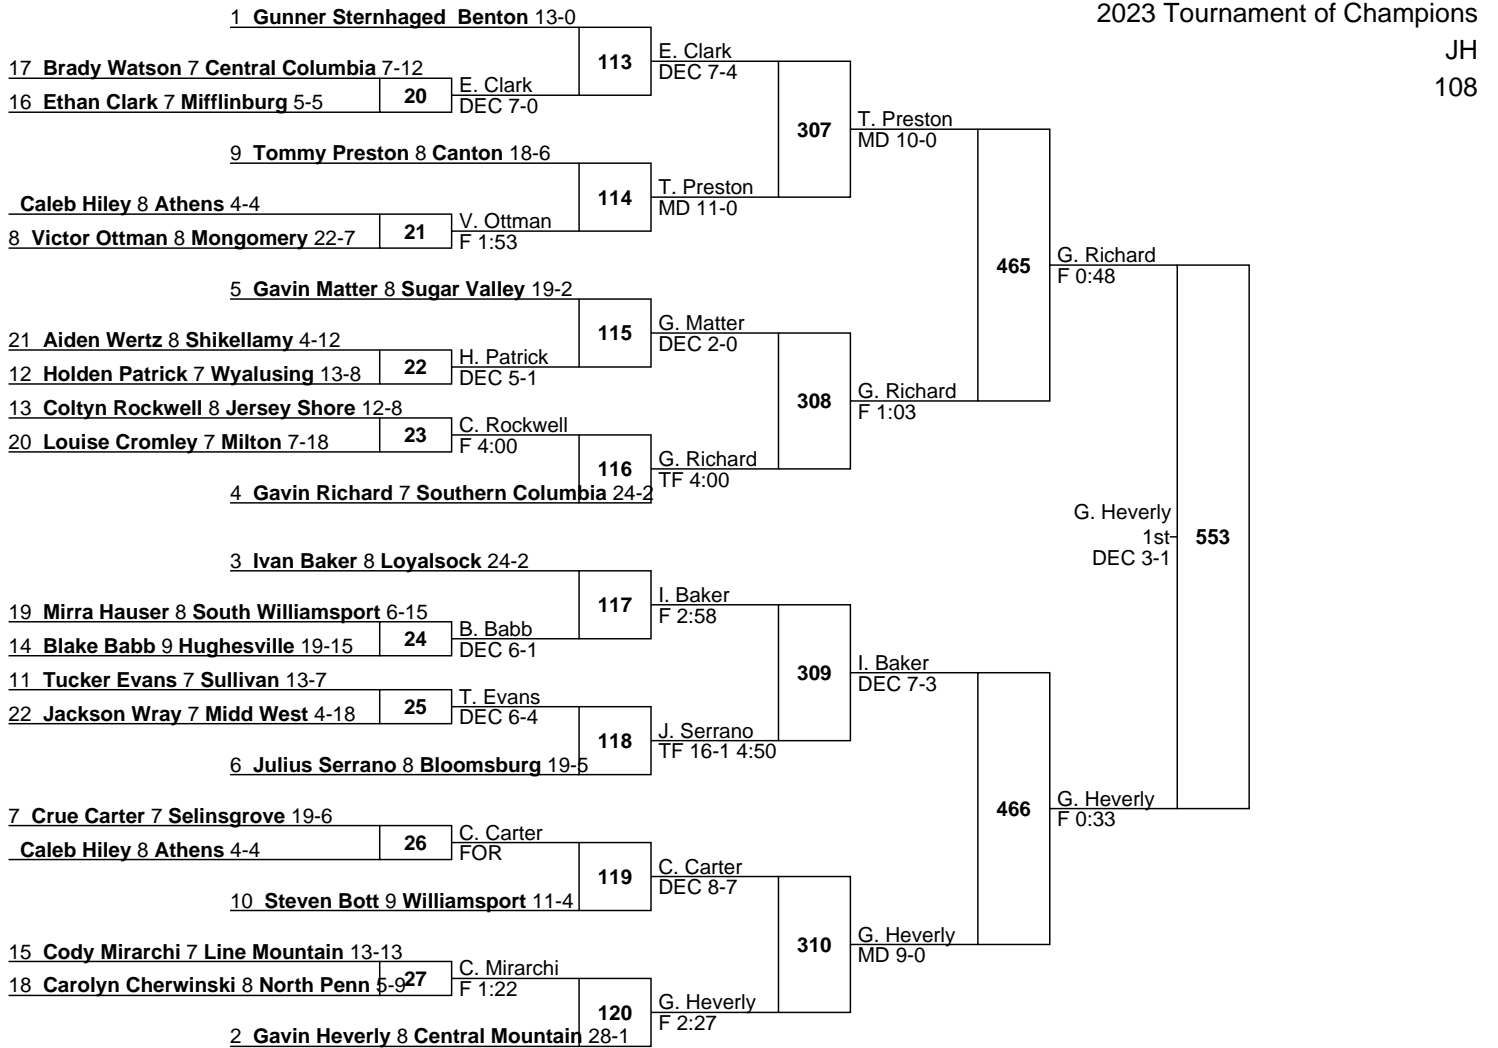

L517 **I. Baker** | 552 | C. Carter 5th F 4:06

L518 **C. Carter** | 552 | C. Carter DEC 8-3