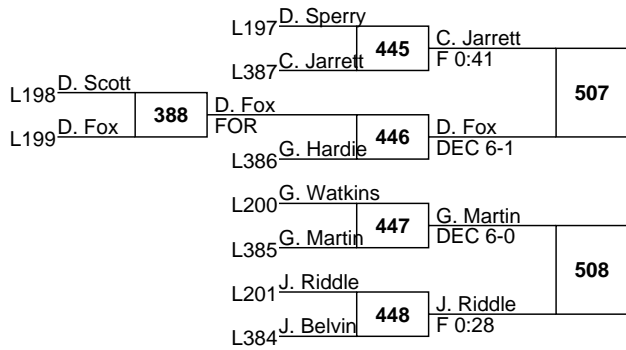

B. Smith
F 0:48