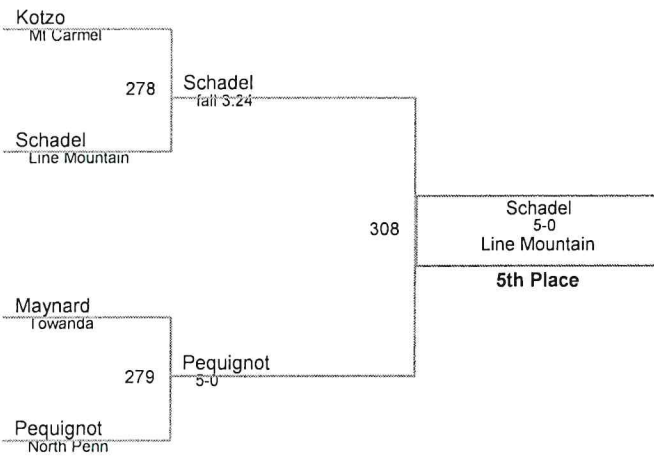

Plc	Points	Team	CH	CO
1	137.5	Central Mountain	-	-
2	132	Milton	-	-
3	127	Southern Columbia	-	-
4	124	Selinsgrove	-	-
5	119	Warrior Run	-	-
6	100	Canton	-	-
7	88.5	Jersey Shore	-	-
8	88	Towanda	-	-
9	83.5	Line Mountain	-	-
10	83	Montoursville	-	-
11	81	Hughesville	-	-
12	80	Wyalusing	-	-
13	79	Danville	-	-
14	75.5	Mid West	-	-
15	74	South Williamsport	-	-
16	60	Shikellamy	-	-
17	57.5	Athens	-	-
18	56.5	Williamsport	-	-
19	50	Mt Carmel	-	-
20	47	Shamokin	-	-
21	35	Lewisburg	-	-
21	35	Troy	-	-
23	31	Williamson	-	-
24	30	Central Columbia	-	-
25	29	Montgomery	-	-
26	28	Loyalsock	-	-
27	26	North Penn	-	-
28	22	Sullivan	-	-
29	14	Bloomsburg	-	-
30	13	Sugar Valley	-	-
31	2	Mifflinburg	-	-

Team Scores junior high @ Sat, 8 Feb 2020 16:35:37

80 Lbs