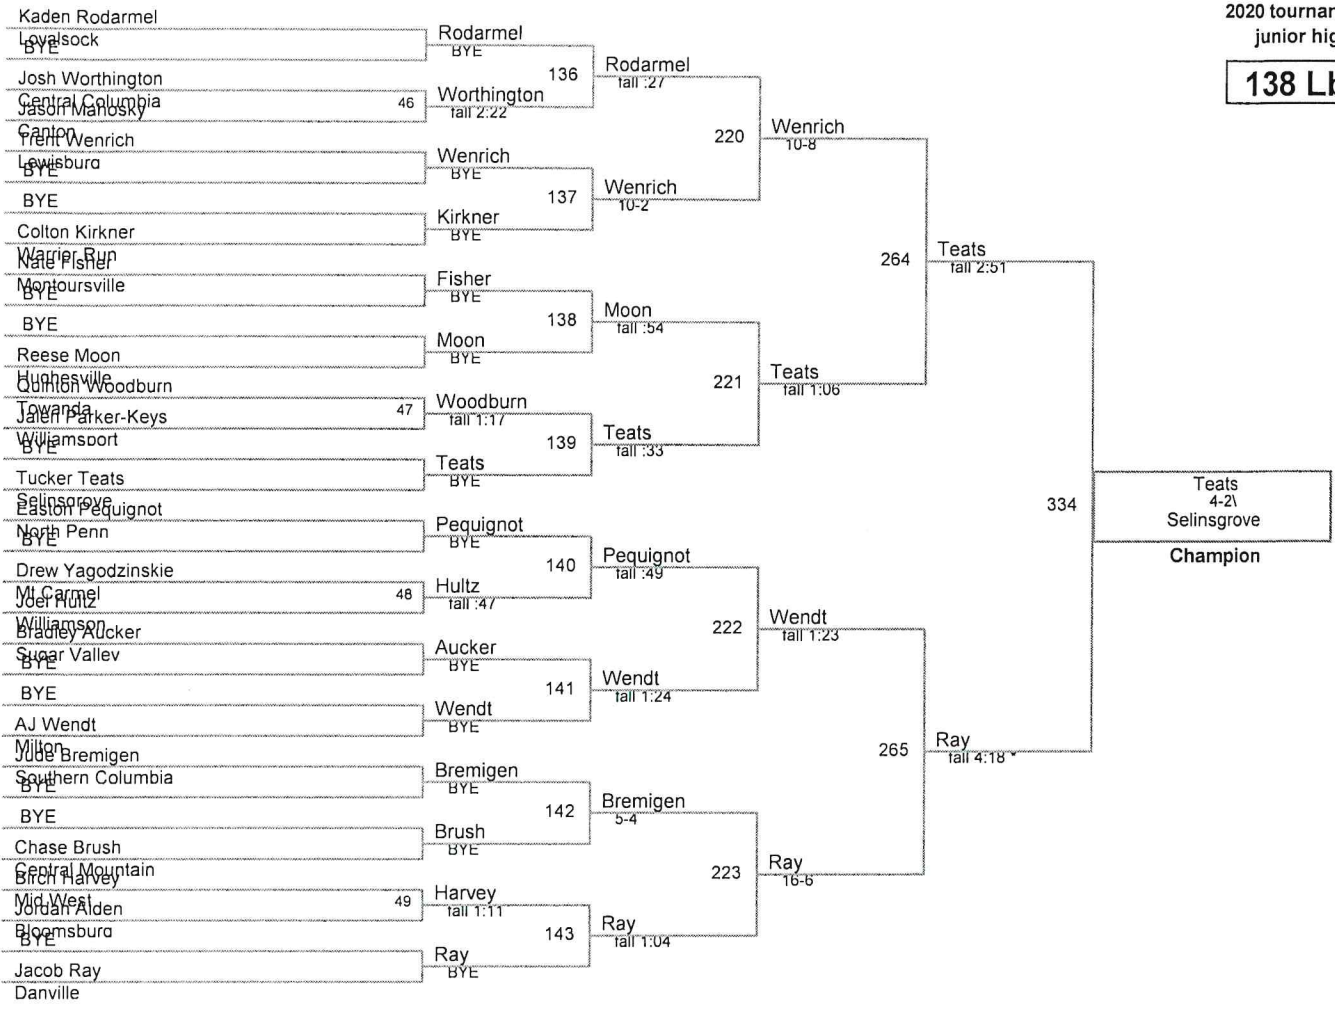

2020 tournament 2
junior high

138 Lbs