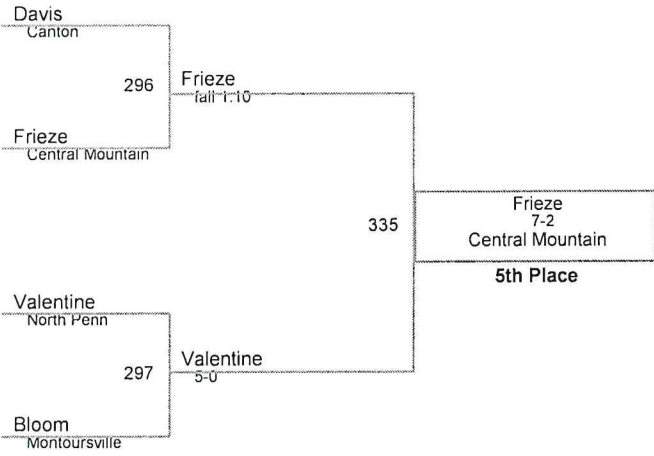

Plc	Points	Team	CH	CO
1	137.5	Central Mountain	-	-
2	132	Milton	-	-
3	127	Southern Columbia	-	-
4	124	Selinsgrove	-	-
5	119	Warrior Run	-	-
6	100	Canton	-	-
7	88.5	Jersey Shore	-	-
8	88	Towanda	-	-
9	83.5	Line Mountain	-	-
10	83	Montoursville	-	-
11	81	Hughesville	-	-
12	80	Wyalusing	-	-
13	79	Danville	-	-
14	75.5	Mid West	-	-
15	74	South Williamsport	-	-
16	60	Shikellamy	-	-
17	57.5	Athens	-	-
18	56.5	Williamsport	-	-
19	50	Mt Carmel	-	-
20	47	Shamokin	-	-
21	35	Lewisburg	-	-
21	35	Troy	-	-
23	31	Williamson	-	-
24	30	Central Columbia	-	-
25	29	Montgomery	-	-
26	28	Loyalsock	-	-
27	26	North Penn	-	-
28	22	Sullivan	-	-
29	14	Bloomsburg	-	-
30	13	Sugar Valley	-	-
31	2	Mifflinburg	-	-

130 Lbs

2020 tournament 2
junior high

138 Lbs

145 Lbs

155 Lbs

170 Lbs

190 Lbs

210 Lbs