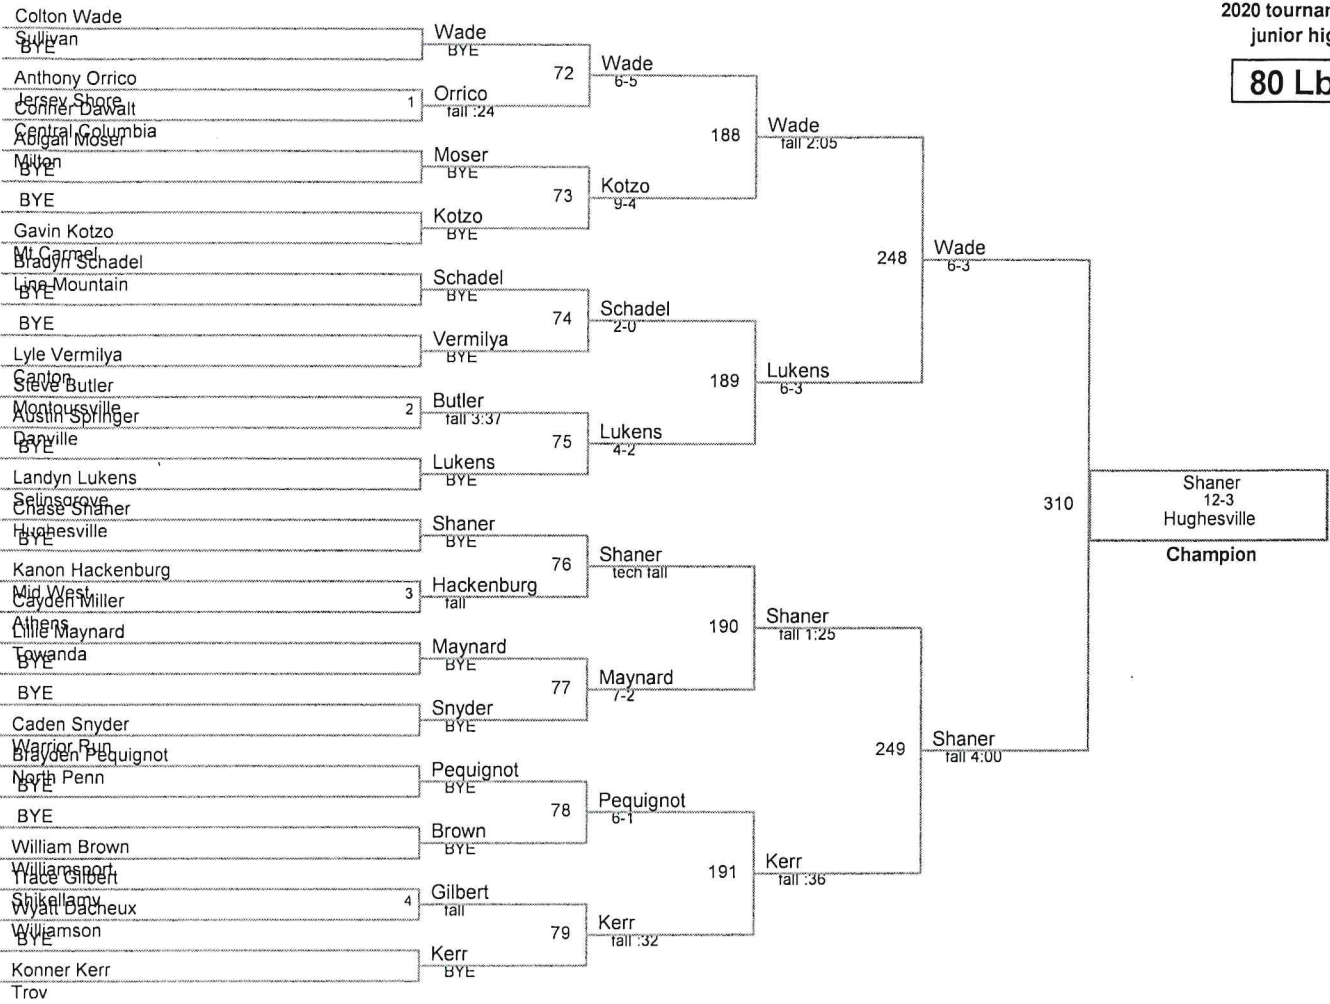

Plc	Points	Team	CH	CO
1	137.5	Central Mountain	-	-
2	132	Milton	-	-
3	127	Southern Columbia	-	-
4	124	Selinsgrove	-	-
5	119	Warrior Run	-	-
6	100	Canton	-	-
7	88.5	Jersey Shore	-	-
8	88	Towanda	-	-
9	83.5	Line Mountain	-	-
10	83	Montoursville	-	-
11	81	Hughesville	-	-
12	80	Wyalusing	-	-
13	79	Danville	-	-
14	75.5	Mid West	-	-
15	74	South Williamsport	-	-
16	60	Shikellamy	-	-
17	57.5	Athens	-	-
18	56.5	Williamsport	-	-
19	50	Mt Carmel	-	-
20	47	Shamokin	-	-
21	35	Lewisburg	-	-
21	35	Troy	-	-
23	31	Williamson	-	-
24	30	Central Columbia	-	-
25	29	Montgomery	-	-
26	28	Loyalsock	-	-
27	26	North Penn	-	-
28	22	Sullivan	-	-
29	14	Bloomsburg	-	-
30	13	Sugar Valley	-	-
31	2	Mifflinburg	-	-

Team Scores junior high @ Sat, 8 Feb 2020 16:35:37

80 Lbs