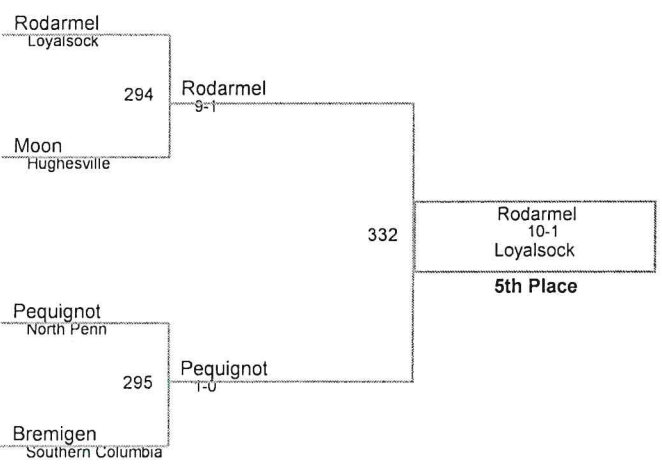

2020 tournament 2
junior high

138 Lbs