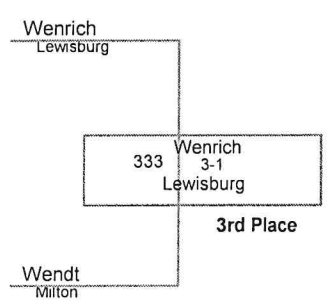

2020 tournament 2
junior high

138 Lbs