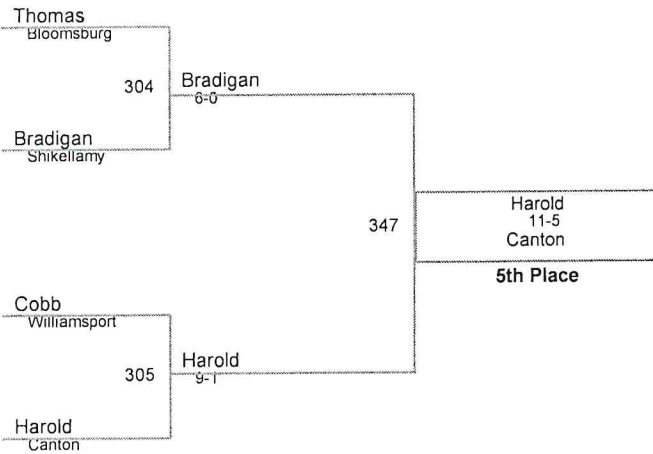

130 Lbs

2020 tournament 2
junior high

138 Lbs

145 Lbs

155 Lbs

170 Lbs

190 Lbs

210 Lbs