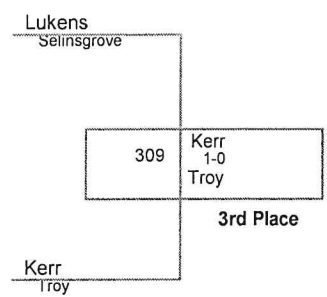

Plc	Points	Team	CH	CO
1	137.5	Central Mountain	-	-
2	132	Milton	-	-
3	127	Southern Columbia	-	-
4	124	Selinsgrove	-	-
5	119	Warrior Run	-	-
6	100	Canton	-	-
7	88.5	Jersey Shore	-	-
8	88	Towanda	-	-
9	83.5	Line Mountain	-	-
10	83	Montoursville	-	-
11	81	Hughesville	-	-
12	80	Wyalusing	-	-
13	79	Danville	-	-
14	75.5	Mid West	-	-
15	74	South Williamsport	-	-
16	60	Shikellamy	-	-
17	57.5	Athens	-	-
18	56.5	Williamsport	-	-
19	50	Mt Carmel	-	-
20	47	Shamokin	-	-
21	35	Lewisburg	-	-
21	35	Troy	-	-
23	31	Williamson	-	-
24	30	Central Columbia	-	-
25	29	Montgomery	-	-
26	28	Loyalsock	-	-
27	26	North Penn	-	-
28	22	Sullivan	-	-
29	14	Bloomsburg	-	-
30	13	Sugar Valley	-	-
31	2	Mifflinburg	-	-

Team Scores junior high @ Sat, 8 Feb 2020 16:35:37

80 Lbs