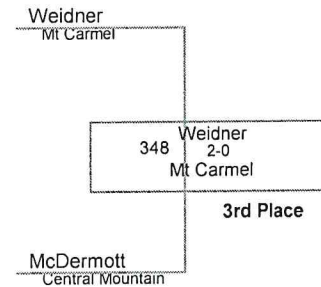

Plc	Points	Team	CH	CO
1	137.5	Central Mountain	-	-
2	132	Milton	-	-
3	127	Southern Columbia	-	-
4	124	Selinsgrove	-	-
5	119	Warrior Run	-	-
6	100	Canton	-	-
7	88.5	Jersey Shore	-	-
8	88	Towanda	-	-
9	83.5	Line Mountain	-	-
10	83	Montoursville	-	-
11	81	Hughesville	-	-
12	80	Wyalusing	-	-
13	79	Danville	-	-
14	75.5	Mid West	-	-
15	74	South Williamsport	-	-
16	60	Shikellamy	-	-
17	57.5	Athens	-	-
18	56.5	Williamsport	-	-
19	50	Mt Carmel	-	-
20	47	Shamokin	-	-
21	35	Lewisburg	-	-
21	35	Troy	-	-
23	31	Williamson	-	-
24	30	Central Columbia	-	-
25	29	Montgomery	-	-
26	28	Loyalsock	-	-
27	26	North Penn	-	-
28	22	Sullivan	-	-
29	14	Bloomsburg	-	-
30	13	Sugar Valley	-	-
31	2	Mifflinburg	-	-

130 Lbs

2020 tournament 2
junior high

138 Lbs

145 Lbs

155 Lbs

170 Lbs

190 Lbs

210 Lbs