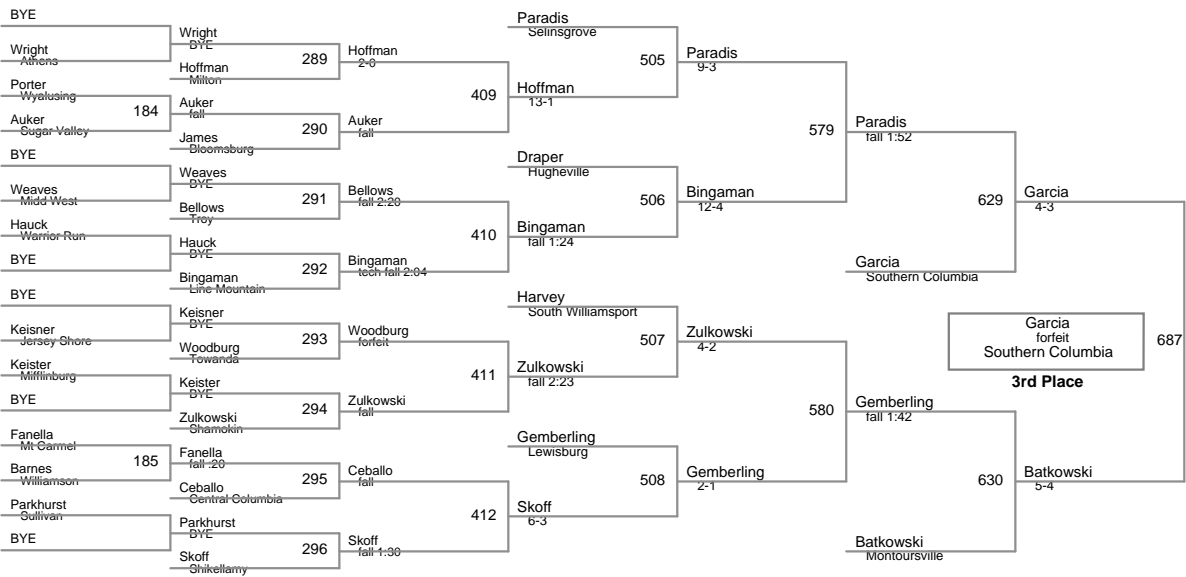

2019 Heartline Tourname
2019 Heartline Division

75 Lbs

80 Lbs

85 Lbs

90 Lbs

95 Lbs

100 Lbs

105 Lbs

110 Lbs

115 Lbs

122 Lbs

130 Lbs

3rd Place

5th Place

7th Place

138 Lbs

145 Lbs

155 Lbs

165 Lbs

210 Lbs

2019 Heartline Tourname
2019 Heartline Division

250 Lbs