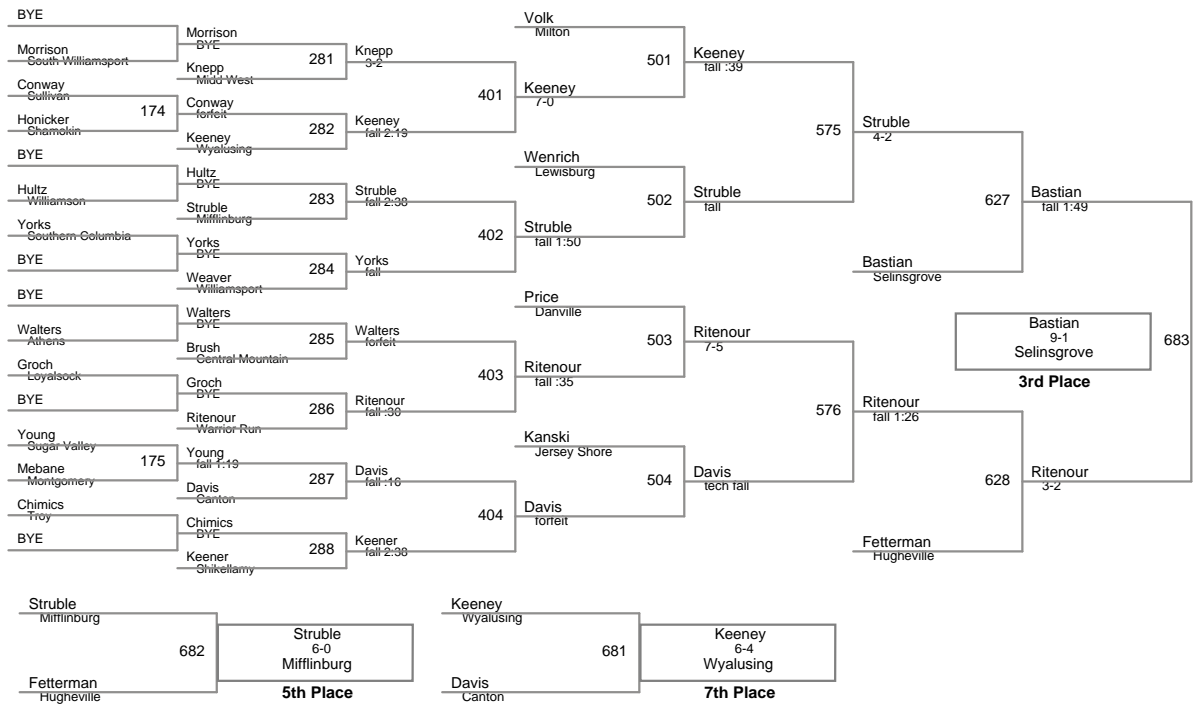

2019 Heartline Tourname
2019 Heartline Division

75 Lbs

80 Lbs

85 Lbs

90 Lbs

95 Lbs

100 Lbs

105 Lbs

110 Lbs

115 Lbs

122 Lbs

130 Lbs

3rd Place

5th Place

7th Place

138 Lbs

145 Lbs

155 Lbs

165 Lbs

210 Lbs

2019 Heartline Tourname
2019 Heartline Division

250 Lbs