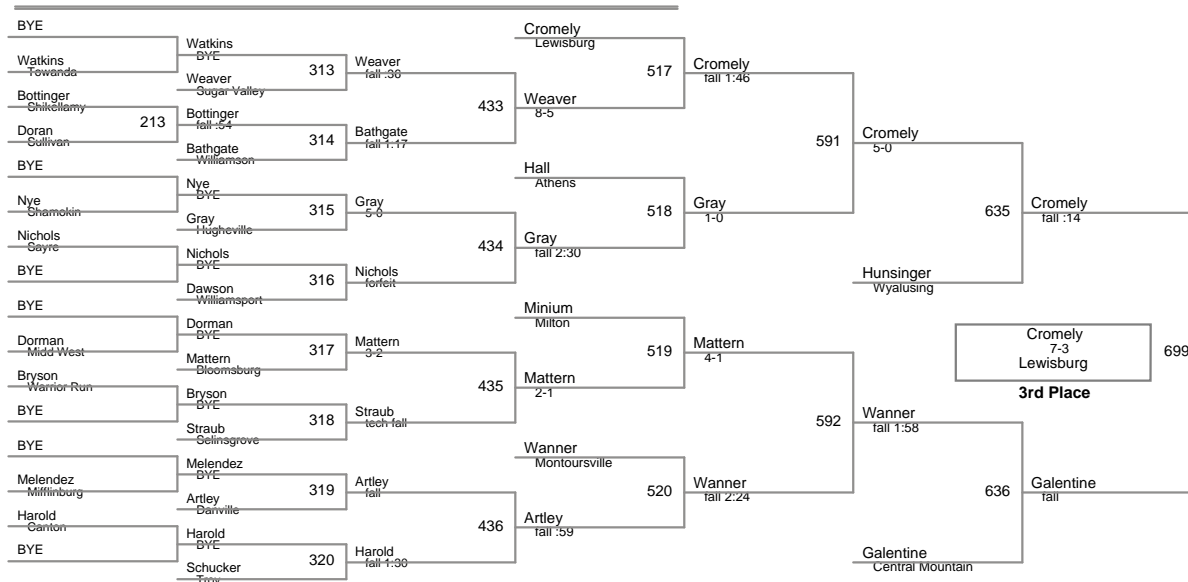

2019 Heartline Tourname
2019 Heartline Division

75 Lbs

80 Lbs

85 Lbs

90 Lbs

95 Lbs

100 Lbs

105 Lbs

110 Lbs

115 Lbs

122 Lbs

130 Lbs

3rd Place

5th Place

7th Place

138 Lbs

145 Lbs

155 Lbs

165 Lbs

210 Lbs

2019 Heartline Tourname
2019 Heartline Division

250 Lbs