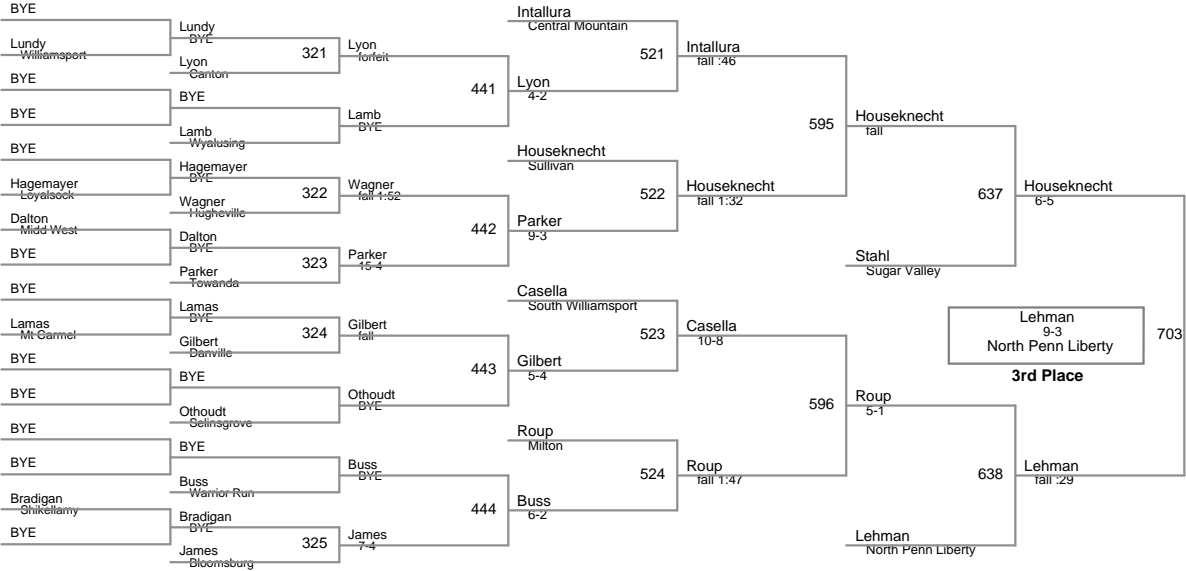

2019 Heartline Tourname
2019 Heartline Division

75 Lbs

80 Lbs

85 Lbs

90 Lbs

95 Lbs

100 Lbs

105 Lbs

110 Lbs

115 Lbs

122 Lbs

130 Lbs

3rd Place

5th Place

7th Place

138 Lbs

145 Lbs

155 Lbs

165 Lbs

210 Lbs

2019 Heartline Tourname
2019 Heartline Division

250 Lbs