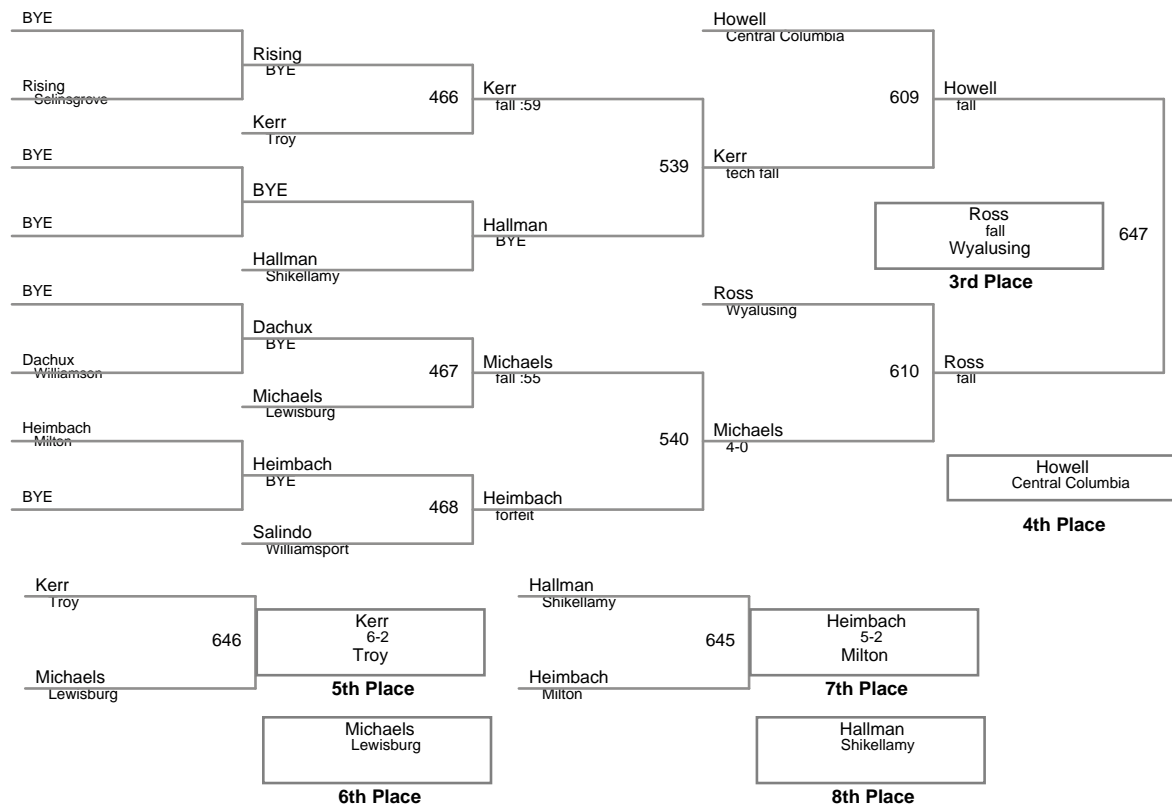

2019 Heartline Tourname
2019 Heartline Division

75 Lbs

80 Lbs

85 Lbs

90 Lbs

95 Lbs

100 Lbs

105 Lbs

110 Lbs

115 Lbs

122 Lbs

130 Lbs

3rd Place

5th Place

7th Place

138 Lbs

145 Lbs

155 Lbs

165 Lbs

210 Lbs

2019 Heartline Tourname
2019 Heartline Division

250 Lbs