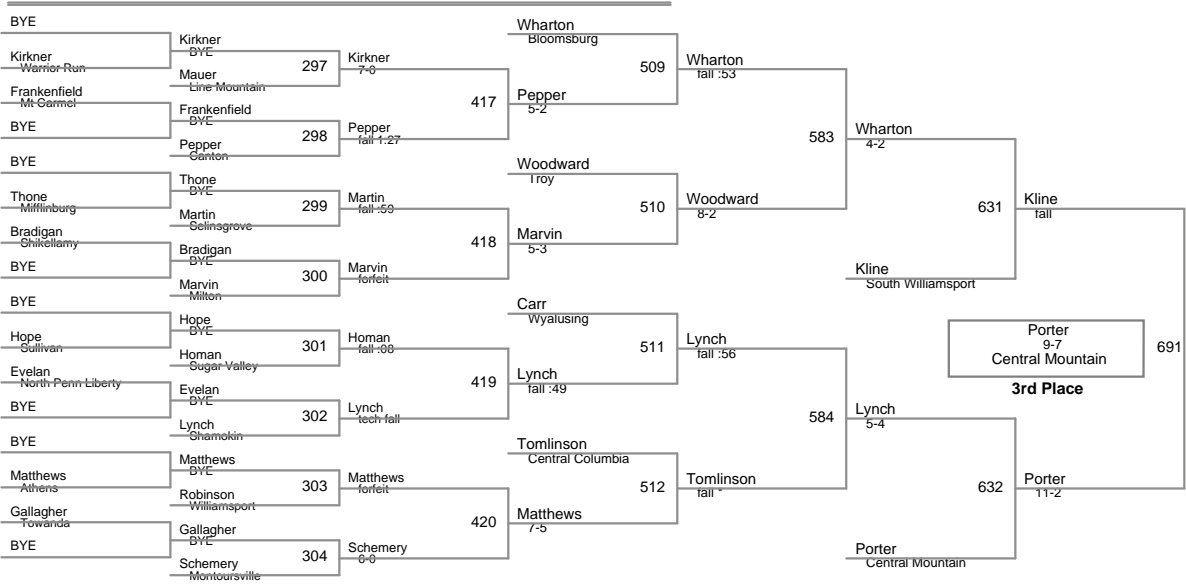

110 Lbs

115 Lbs

122 Lbs

130 Lbs

3rd Place

5th Place

7th Place

138 Lbs

145 Lbs

155 Lbs

165 Lbs

210 Lbs

2019 Heartline Tourname
2019 Heartline Division

250 Lbs