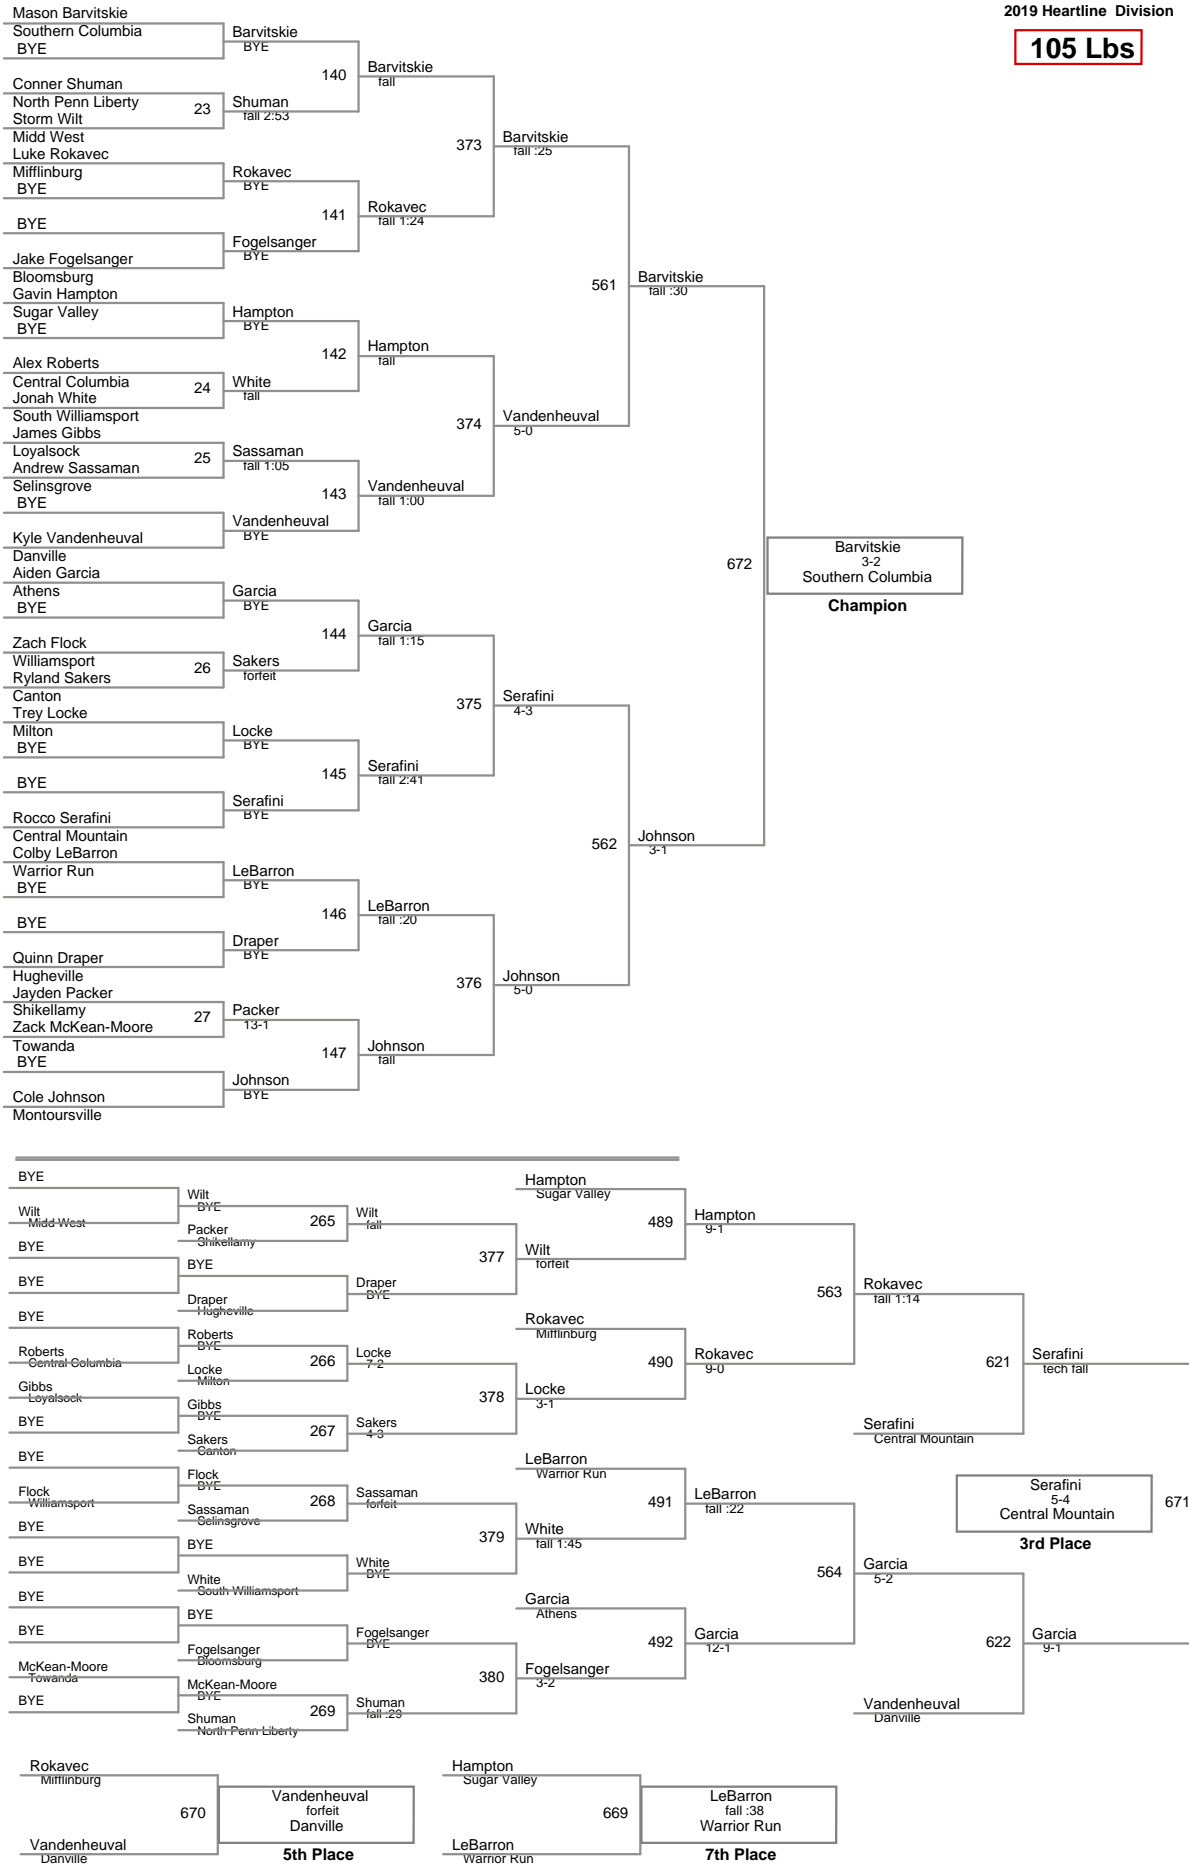

2019 Heartline Tourname
2019 Heartline Division

75 Lbs

80 Lbs

85 Lbs

90 Lbs

95 Lbs

100 Lbs

105 Lbs

110 Lbs

115 Lbs

122 Lbs

130 Lbs

3rd Place

5th Place

7th Place

138 Lbs

145 Lbs

155 Lbs

165 Lbs

210 Lbs

2019 Heartline Tourname
2019 Heartline Division

250 Lbs