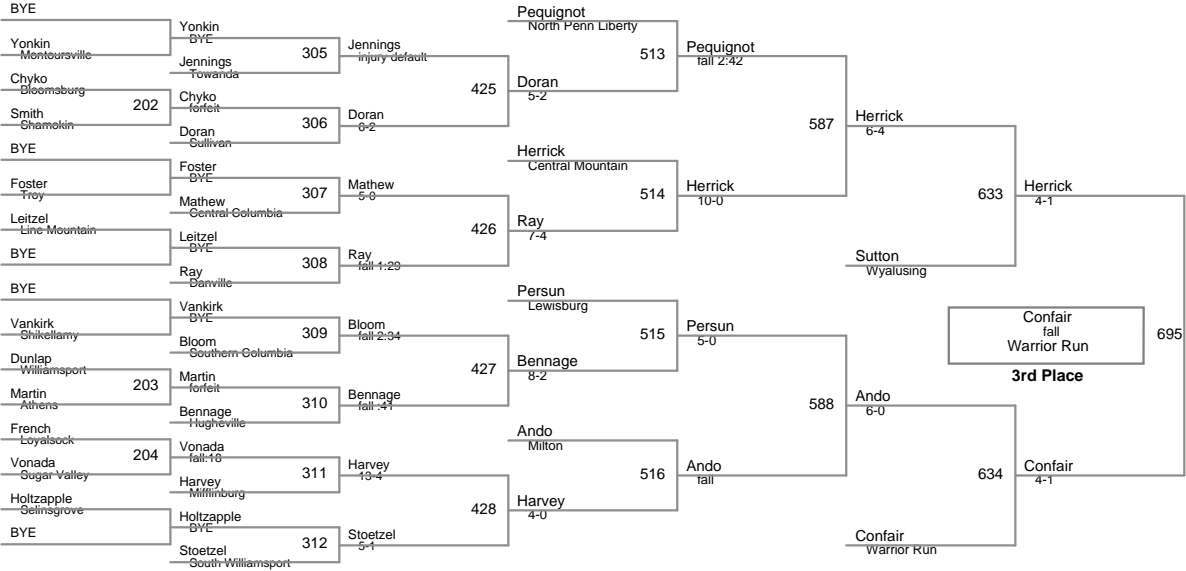

110 Lbs

115 Lbs

122 Lbs

130 Lbs

3rd Place

5th Place

7th Place

138 Lbs

145 Lbs

155 Lbs

165 Lbs

210 Lbs

2019 Heartline Tourname
2019 Heartline Division

250 Lbs