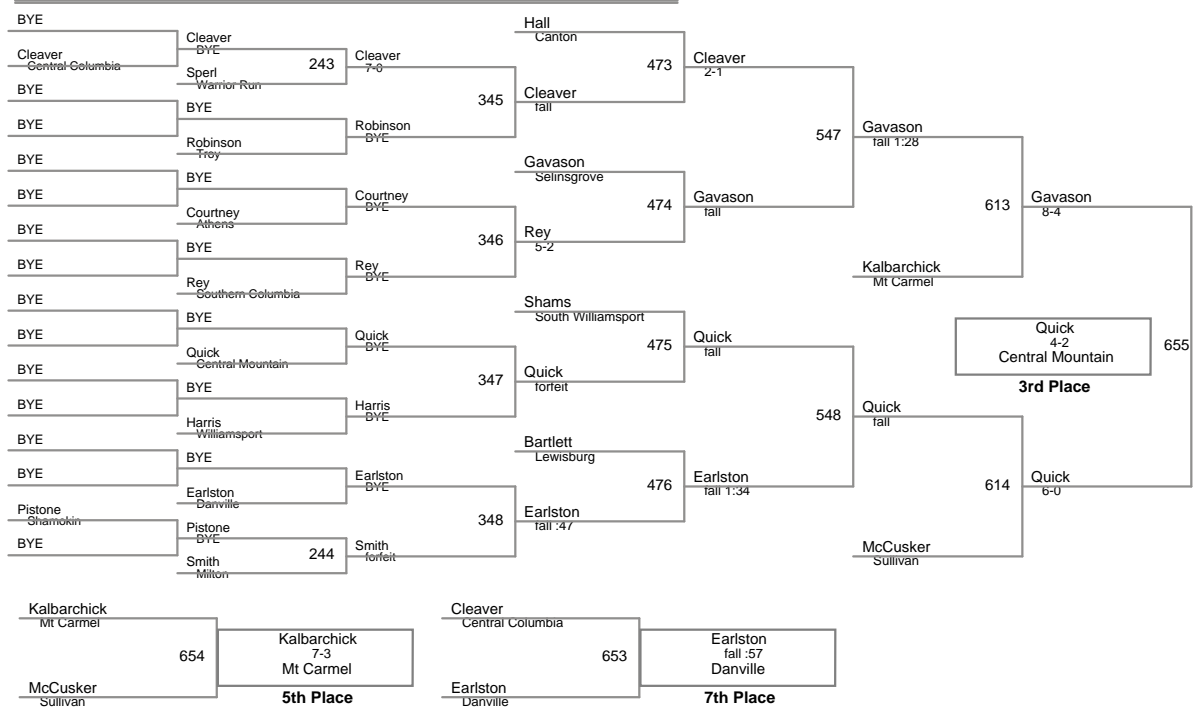

2019 Heartline Tourname
2019 Heartline Division

75 Lbs

80 Lbs

85 Lbs

90 Lbs

95 Lbs

100 Lbs

105 Lbs

110 Lbs

115 Lbs

122 Lbs

130 Lbs

3rd Place

5th Place

7th Place

138 Lbs

145 Lbs

155 Lbs

165 Lbs

210 Lbs

2019 Heartline Tourname
2019 Heartline Division

250 Lbs