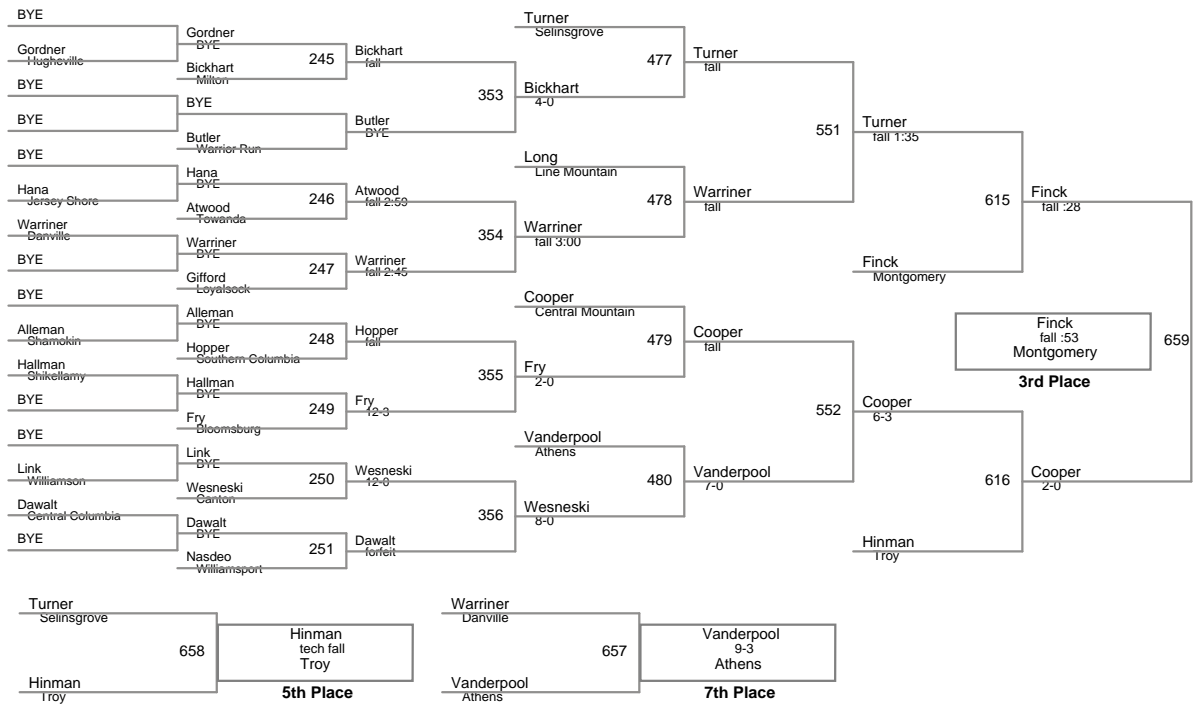

2019 Heartline Tourname
2019 Heartline Division

75 Lbs

80 Lbs

85 Lbs

90 Lbs

95 Lbs

100 Lbs

105 Lbs

110 Lbs

115 Lbs

122 Lbs

130 Lbs

3rd Place

5th Place

7th Place

138 Lbs

145 Lbs

155 Lbs

165 Lbs

210 Lbs

2019 Heartline Tourname
2019 Heartline Division

250 Lbs