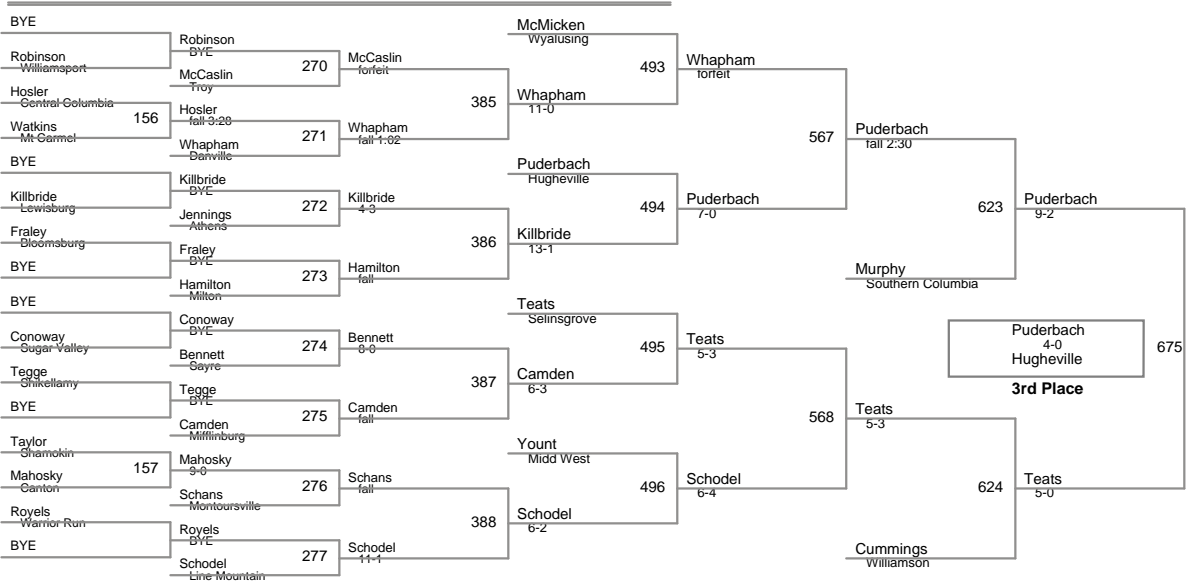

2019 Heartline Tourname
2019 Heartline Division

75 Lbs

80 Lbs

85 Lbs

90 Lbs

95 Lbs

100 Lbs

105 Lbs

110 Lbs

115 Lbs

122 Lbs

130 Lbs

3rd Place

5th Place

7th Place

138 Lbs

145 Lbs

155 Lbs

165 Lbs

210 Lbs

2019 Heartline Tourname
2019 Heartline Division

250 Lbs