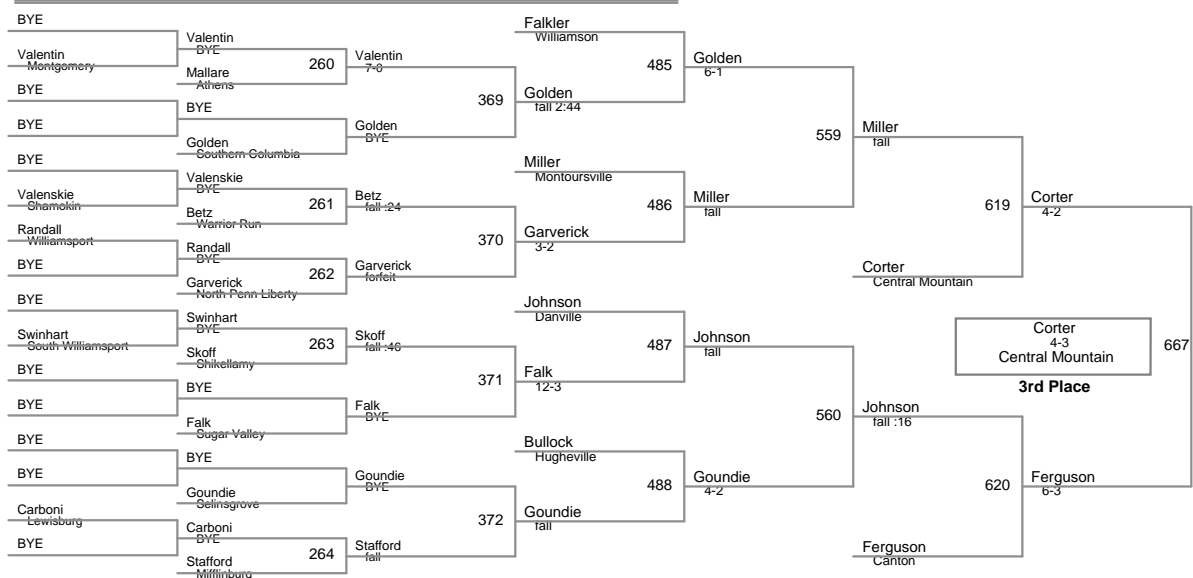

2019 Heartline Tourname
2019 Heartline Division

75 Lbs

80 Lbs

85 Lbs

90 Lbs

95 Lbs

100 Lbs

105 Lbs

110 Lbs

115 Lbs

122 Lbs

130 Lbs

3rd Place

5th Place

7th Place

138 Lbs

145 Lbs

155 Lbs

165 Lbs

210 Lbs

2019 Heartline Tourname
2019 Heartline Division

250 Lbs