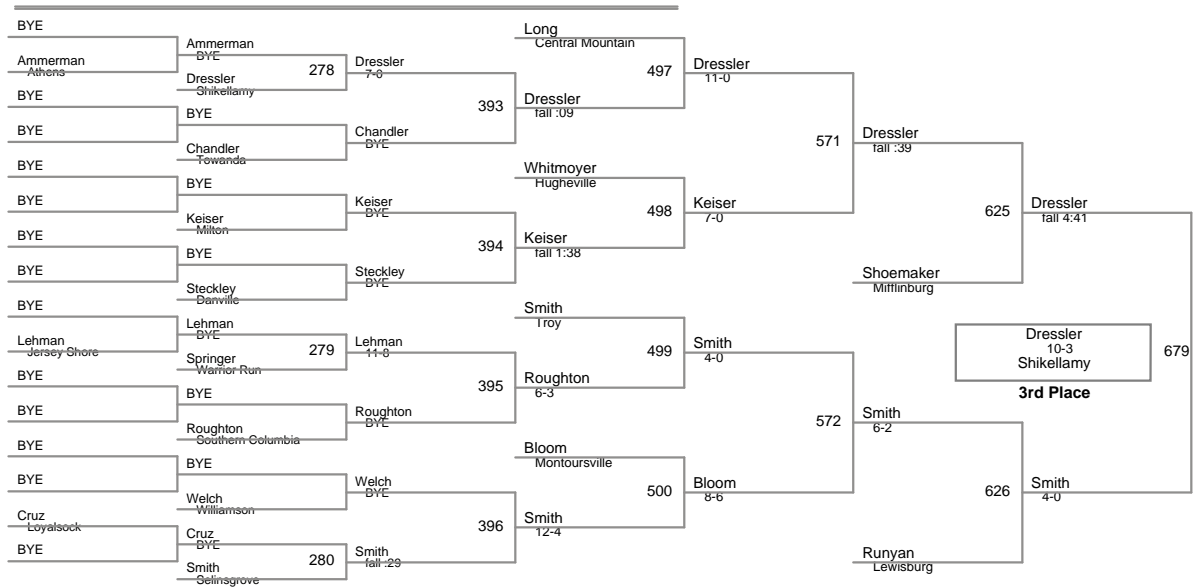

2019 Heartline Tourname
2019 Heartline Division

75 Lbs

80 Lbs

85 Lbs

90 Lbs

95 Lbs

100 Lbs

105 Lbs

110 Lbs

115 Lbs

122 Lbs

130 Lbs

3rd Place

5th Place

7th Place

138 Lbs

145 Lbs

155 Lbs

165 Lbs

210 Lbs

2019 Heartline Tourname
2019 Heartline Division

250 Lbs