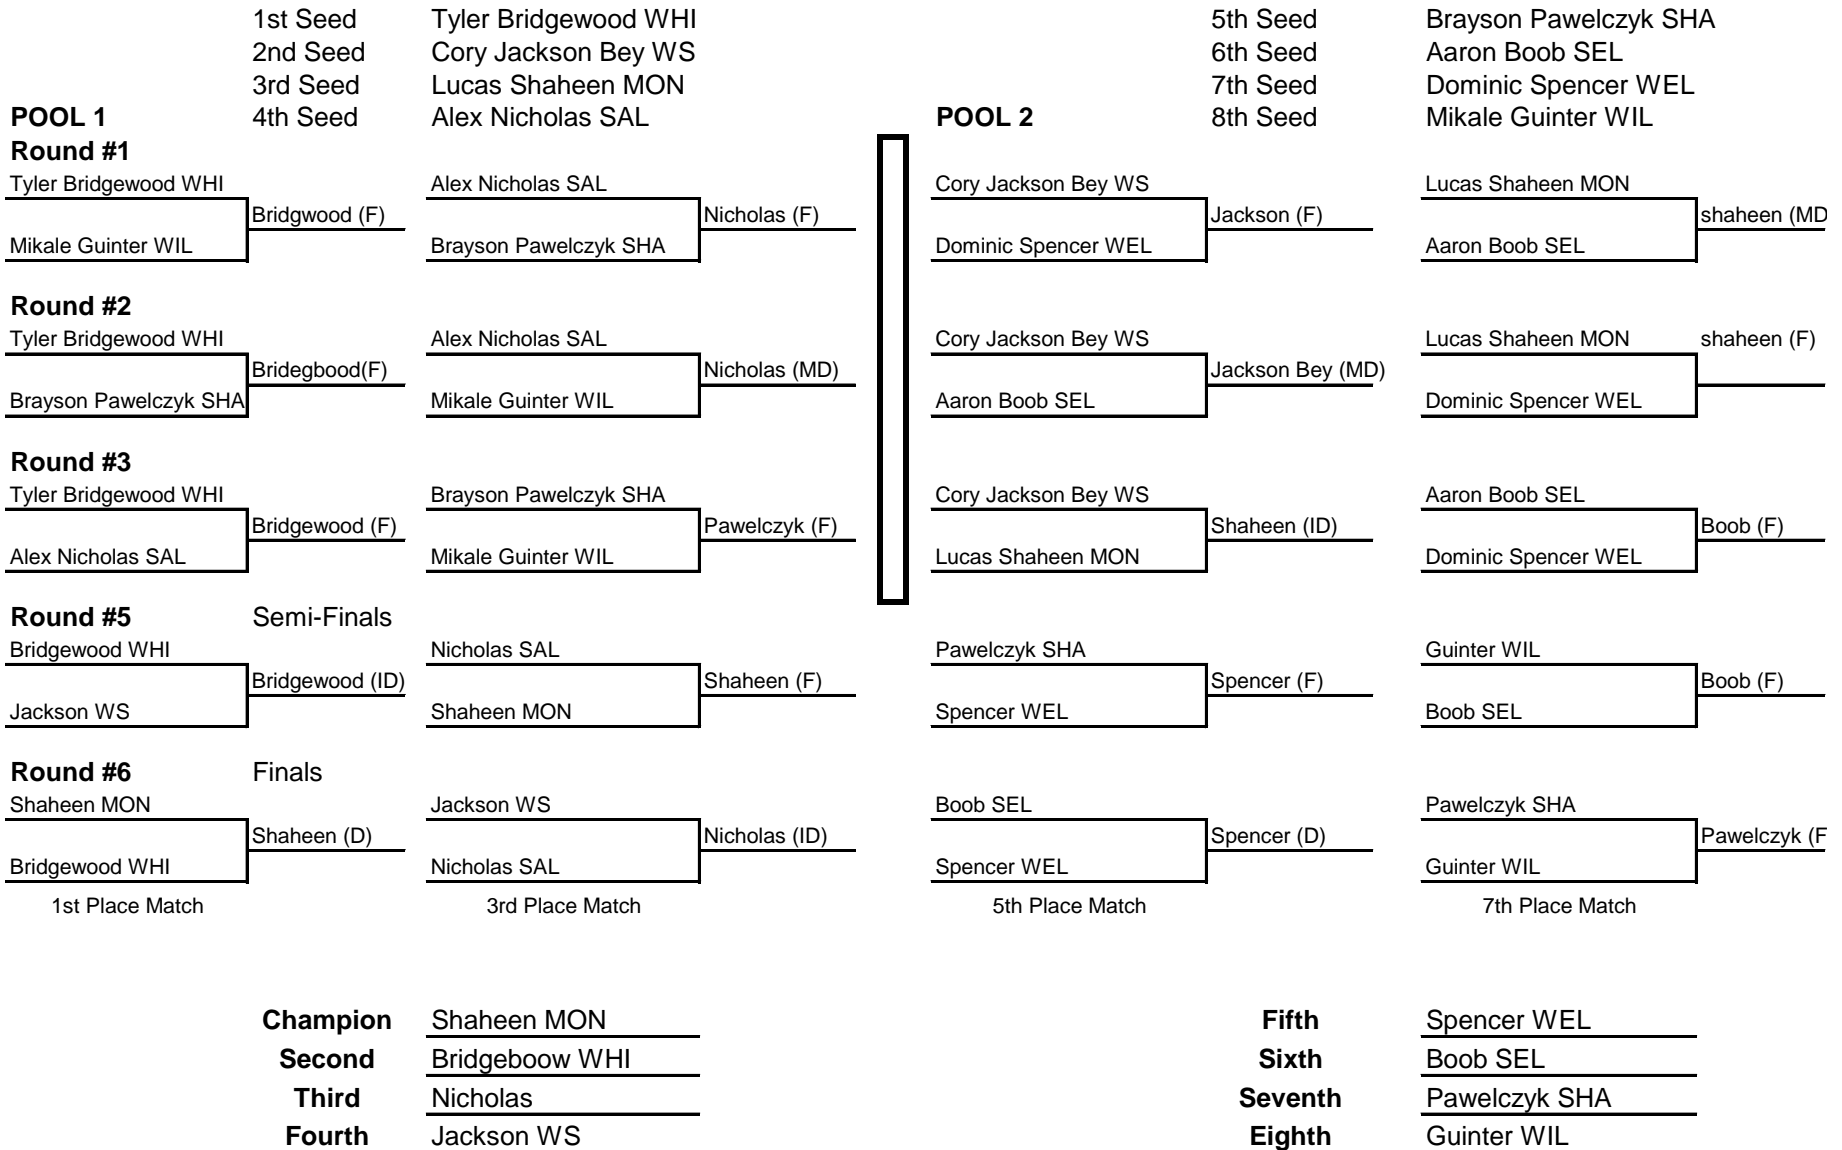

Selinsgrove Holiday Tournament 2013

Weight Class: 182

)

)